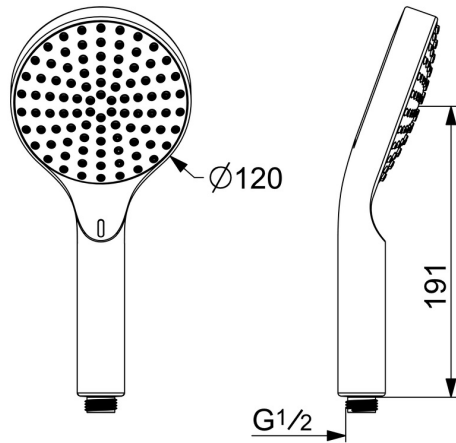

EAN: 4057304015618
static.hansa.com/84310180

Digital hand shower
 Designed to help you save water – with little effort.

Save up to 22% in water and energy consumption with our new HANSAACTIVEJET Digital hand shower. By connecting the hand shower to the Digital Hand Shower App, you can set water consumption goals, receive data on your long-term usage, and to access tips on saving water.

- Integrated display provides insights on total water and energy consumptions
- Powered by water flow – no batteries required
- Simple to attach – fits to all standard showers

- Shower solutions
- Accessories
- Self-powered, Bluetooth®
- Chrome/Light grey
- Anti limescale technology (easy to clean)
- Sensitive – Gentle water stream
- Light indicated function(s)
- Display with real time feedback about the water and energy consumption
- 1 spray function

Technical data

Flow properties

Flow-rate at 3 bar (with flow controller) **13.2 l/min**

Technical properties

Hot water supply **max. +65°C**
 Working pressure **0.5-5 bar**
 Connection size **G1/2**
 Material **Composite**