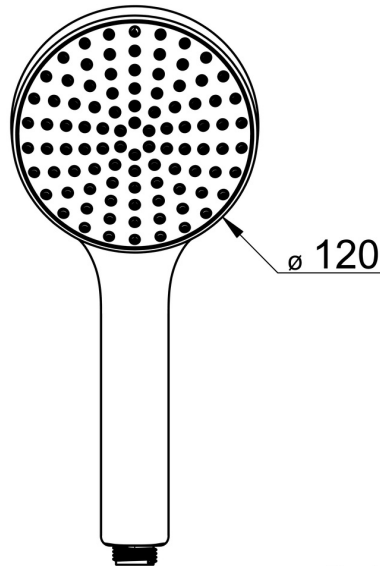

EAN: 4057304005060  
[static.hansa.com/84310100](https://static.hansa.com/84310100)

- Shower solutions
- Accessories
- Chrome/Light grey
- Anti limescale technology (easy to clean)
- Sensitive - Gentle water stream
- 1 spray function

### Flow properties

Flow-rate at 3 bar (with flow controller) **15.0 l/min**

### Technical properties

Hot water supply **max. +65°C**  
 Working pressure **0.5-5 bar**  
 Connection size **G1/2**  
 Material **Composite**