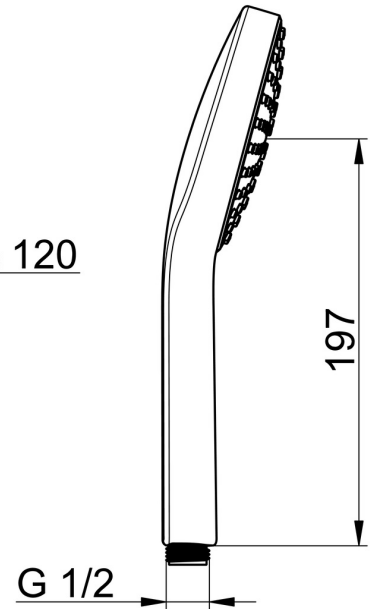

EAN: 4057304005060  
[static.hansa.com/84310100](https://static.hansa.com/84310100)

- Shower solutions
- Accessories
- Chrome/Light grey
- Anti limescale technology (easy to clean)
- Sensitive - Gentle water stream
- 1 spray function

## Technical data

### Flow properties

Flow-rate at 3 bar (with flow controller) **15.0 l/min**

### Technical properties

Hot water supply **max. +65°C**  
 Working pressure **0.5-5 bar**  
 Connection size **G1/2**  
 Material **Composite**