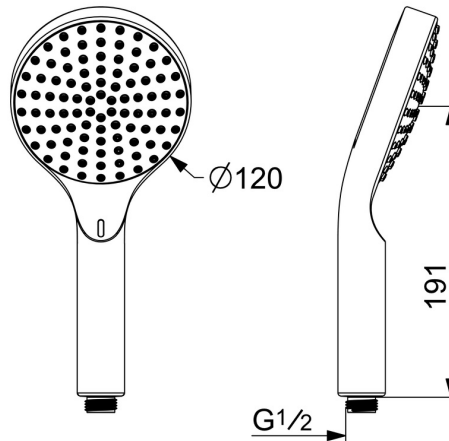

Flow properties

Flow-rate at 3 bar (with flow controller) **15.0 l/min**

Technical properties

Hot water supply **max. +65°C**
 Working pressure **0.5-5 bar**
 Connection size **G1/2**
 Material **Composite**

Regulations

EN standard **EN 1112**
 Noise class **I (ISO 3822)**

Approvals and Declarations

ABP **P-IX 10144/IA**
 Declaration of conformity **DoC**

EAN: 4057304015618
static.hansa.com/84310180

Digital hand shower
 Designed to help you save water – with little effort.

Save up to 22% in water and energy consumption with our new HANSAACTIVEJET Digital hand shower. By connecting the hand shower to the Digital Hand Shower App, you can set water consumption goals, receive data on your long-term usage, and to access tips on saving water.

Technical data

Flow properties

Flow-rate at 3 bar (with flow controller) **13.2 l/min**

Technical properties

Hot water supply **max. +65°C**
 Working pressure **0.5-5 bar**
 Connection size **G1/2**
 Material **Composite**