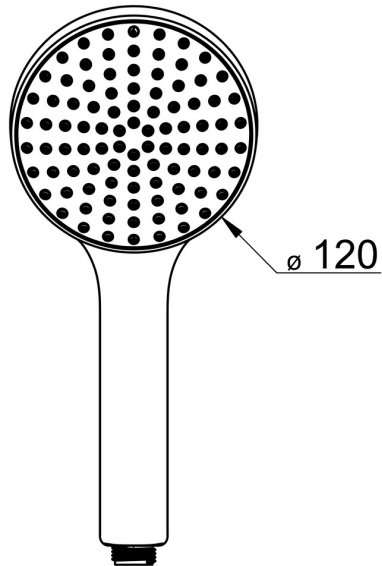

EAN: 4057304005060
static.hansa.com/84310100

- Shower solutions
- Accessories
- Chrome/Light grey
- Anti limescale technology (easy to clean)
- Sensitive - Gentle water stream
- 1 spray function

Technical data

Flow properties

Flow-rate at 3 bar (with flow controller) **15.0 l/min**

Technical properties

Hot water supply **max. +65°C**
 Working pressure **0.5-5 bar**
 Connection size **G1/2**
 Material **Composite**

Technical data

Flow properties

Flow-rate at 3 bar (with flow controller) **13.2 l/min**

Technical properties

Hot water supply **max. +65°C**
 Working pressure **0.5-5 bar**
 Connection size **G1/2**
 Material **Composite**

Technical data

Flow properties

Flow-rate at 3 bar (with flow controller) **15.0 l/min**

Technical properties

Hot water supply **max. +65°C**
 Working pressure **0.5-5 bar**
 Connection size **G1/2**
 Material **Composite**