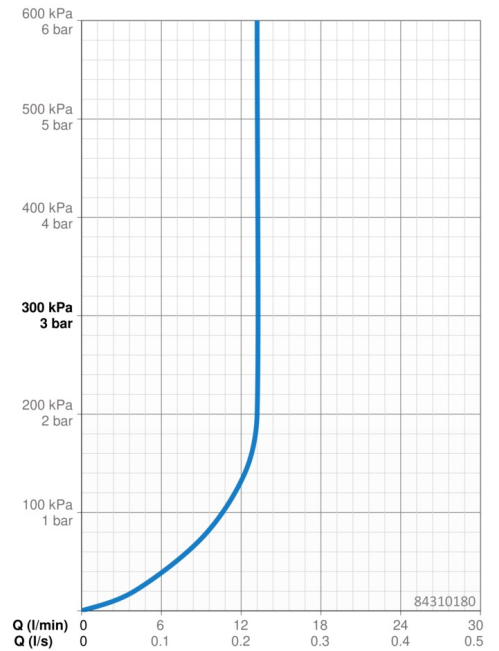

Technical data

Flow properties

Flow-rate at 3 bar (with flow controller) **13.2 l/min**

Technical properties

Hot water supply **max. +65°C**
Working pressure **0.5-5 bar**
Connection size **G1/2**
Material **Composite**

Electronic properties

Bluetooth version **4.x (D054404)**

Regulations

EU Directives **CE Radio Equipment Directive 2014/53/EU, Low Voltage Directive 2014/35/EU, EMC Directive 2014/30/EU, RoHS Directive 2011/65/EU**

EN standard **EN 1112, ETSI EN 301 489-1 V1.9.2, ETSI EN 300 328 v2.2.2, EN 61000-6-1:2007, EN 61000-6-3:2007+A1:2011+AC:2012, EN 60335-1:2012+A11+A13+A14+A14+A2+A15:2021, Part 19.11.4**

Protection class **IP X7**

Approvals and Declarations

Declaration of conformity **RED**