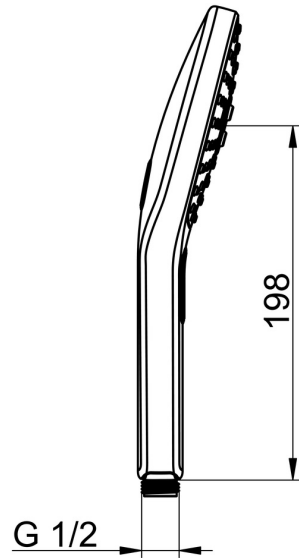

Flow properties

Flow-rate at 3 bar (with flow controller) **15.0 l/min**

Technical properties

Hot water supply **max. +65°C**
 Working pressure **0.5-5 bar**
 Connection size **G1/2**
 Material **Composite**

Technical data

Flow properties

Flow-rate at 3 bar (with flow controller) **13.2 l/min**

Technical properties

Hot water supply **max. +65°C**
 Working pressure **0.5-5 bar**
 Connection size **G1/2**
 Material **Composite**

Technical data

Flow properties

Flow-rate at 3 bar (with flow controller) **15.0 l/min**

Technical properties

Hot water supply **max. +65°C**
 Working pressure **0.5-5 bar**
 Connection size **G1/2**
 Material **Composite**