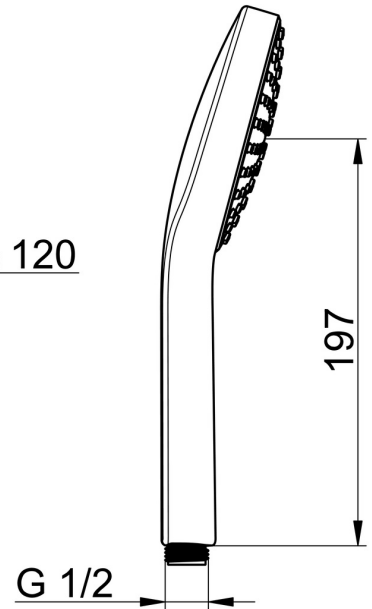

EAN: 4057304005060
static.hansa.com/84310100

- Shower solutions
- Accessories
- Chrome/Light grey
- Anti limescale technology (easy to clean)
- Sensitive - Gentle water stream
- 1 spray function