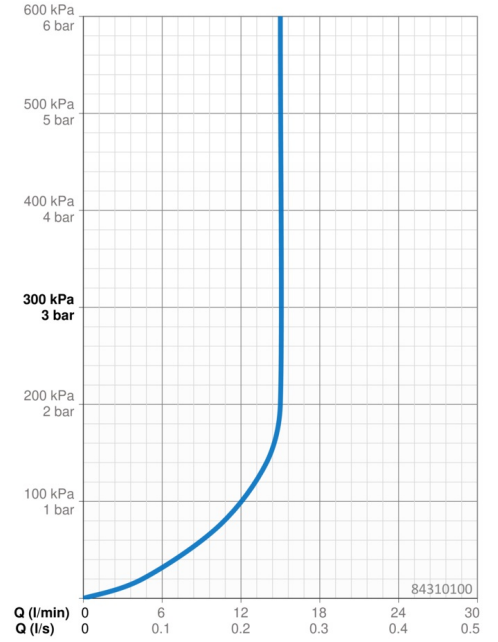

Technical data

Flow properties

Flow-rate at 3 bar (with flow controller) **15.0 l/min**

Technical properties

Hot water supply **max. +65°C**
Working pressure **0.5-5 bar**
Connection size **G1/2**
Material **Composite**

Regulations

EN standard **EN 1112**
Noise class **I (ISO 3822)**

Approvals and Declarations

ABP **P-IX 10144/IA**
Declaration of conformity **DoC**