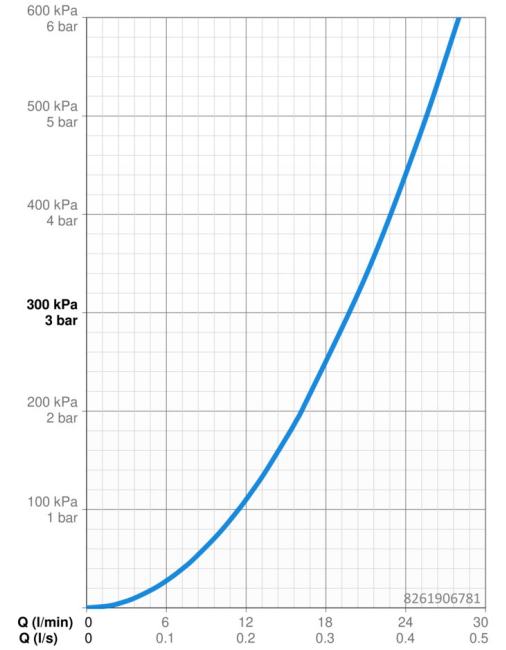

Technical data

Flow properties

Flow-rate at 3 bar **19.8 l/min**

Technical properties

Hot water supply **max. +80°C**
Working pressure **0.5-10 bar**
Material **Brass**

Regulations

EN standard **EN 817**
Noise class **I (ISO 3822)**

Approvals and Declarations

ABP **PA-IX 38592/IB**
Declaration of conformity **DoC**
EPD **S-P-07752**