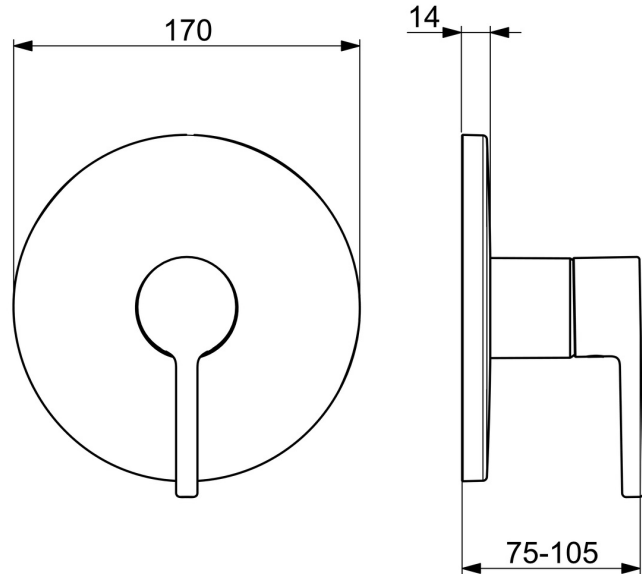

Elegant and clean designed
 High quality
 Sleek design
 Made in Europe

Shower faucet with maximum comfort

- Shower solutions
- Trim Kit, Single-lever
- Concealed wall mounting
- Brushed bronze
- Single operating lever/handle, Pin shape, Hot/Cold symbols
- Limitation option for maximum temperature and flow-rate, Adjustable hot water stop (included, retrofittable)
- \varnothing 40 mm ceramic cartridge for flow and temperature control
- Inner body made of DZR brass
- Rosette plate frame, Round rosette, BLUECLICK for an easy, screwless trim plate installation, Fastening of the function unit with screws, Function unit

Technical data

Flow properties

Flow-rate at 3 bar **19.8 l/min**

Technical properties

Hot water supply **max. +80°C**
 Working pressure **0.5-10 bar**
 Material **Brass**

Regulations

EN standard **EN 817**
 Noise class **I (ISO 3822)**