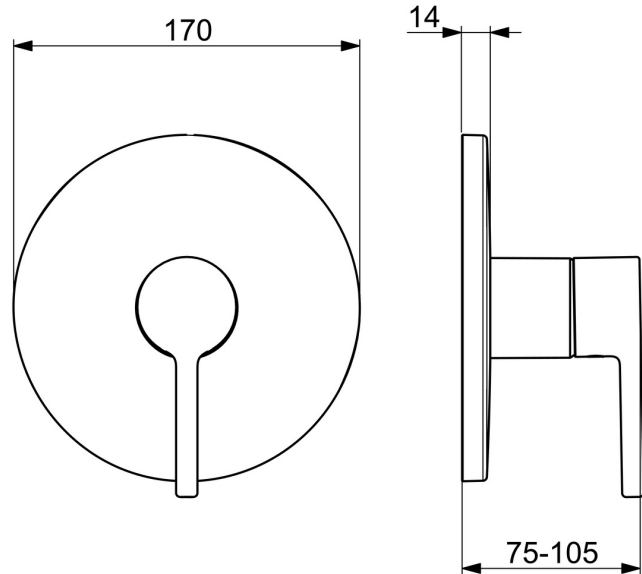

Elegant and clean designed  
 High quality  
 Sleek design  
 Made in Europe

Shower faucet with maximum comfort

- Shower solutions
- Trim Kit, Single-lever
- Concealed wall mounting
- Brushed steel
- Single operating lever/handle, Pin shape, Hot/Cold symbols
- Limitation option for maximum temperature and flow-rate, Adjustable hot water stop (included, retrofittable)
- $\varnothing$  40 mm ceramic cartridge for flow and temperature control
- Inner body made of DZR brass
- Rosette plate frame, Round rosette, BLUECLICK for an easy, screwless trim plate installation, Fastening of the function unit with screws, Function unit

### Technical properties

Hot water supply **max. +80°C**  
 Working pressure **0.5-10 bar**  
 Material **Brass**