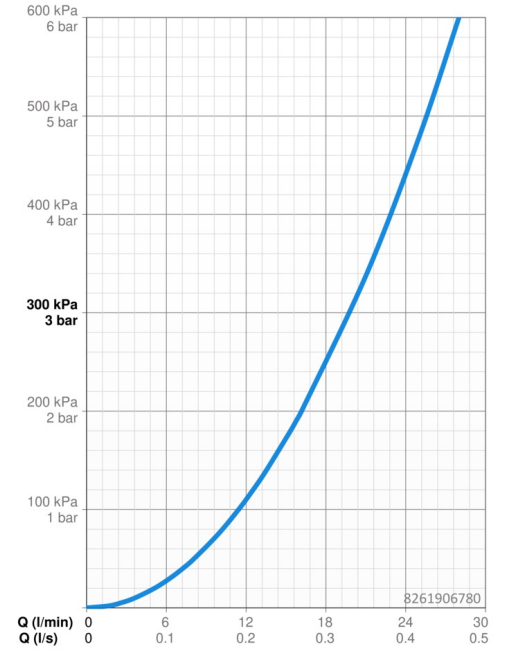

Technical data

Flow properties

Flow-rate at 3 bar **19.8 l/min**

Technical properties

Hot water supply **max. +80°C**
Working pressure **0.5-10 bar**
Material **Brass**

Regulations

EN standard **EN 817**
Noise class **I (ISO 3822)**

Approvals and Declarations

ABP **PA-IX 38592/IB**
Declaration of conformity **DoC**
EPD **S-P-07752**