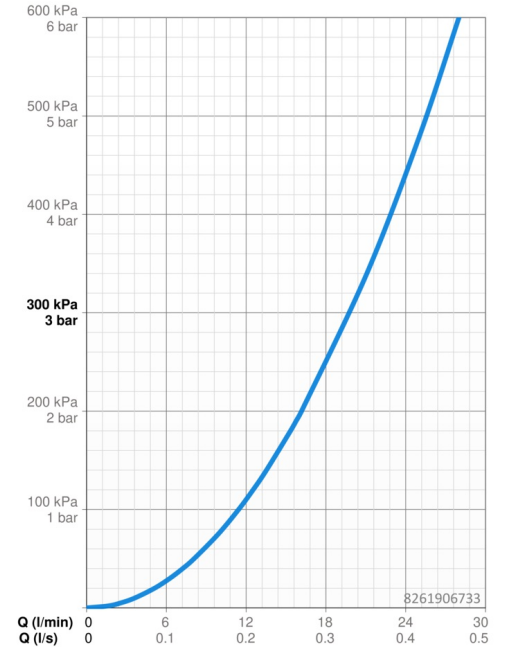

Technical data

Flow properties

Flow-rate at 3 bar **19.8 l/min**

Technical properties

Hot water supply **max. +80°C**
Working pressure **0.5-10 bar**
Material **Brass**

Regulations

EN standard **EN 817**
Noise class **I (ISO 3822)**

Approvals and Declarations

DVGW **DW-6506CS0196**
ABP **PA-IX 38592/IB**
Declaration of conformity **DoC**
EPD **S-P-07752**