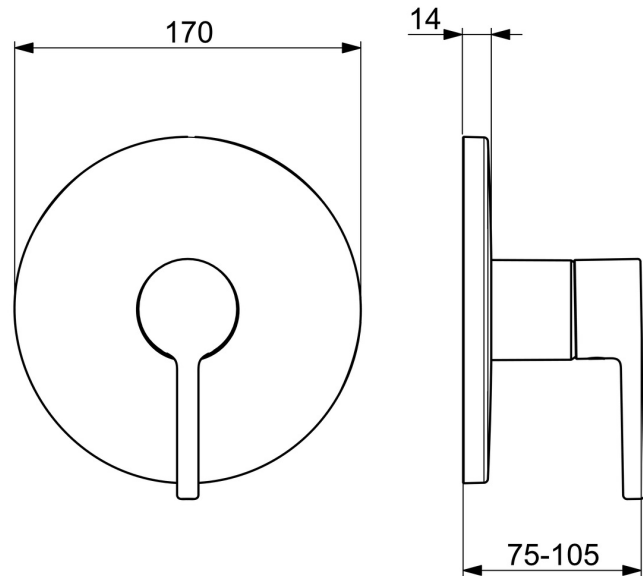

Elegant and clean designed  
 High quality  
 Sleek design  
 Made in Europe

Shower faucet with maximum comfort

- Shower solutions
- Trim Kit, Single-lever
- Concealed wall mounting
- Matt black
- Single operating lever/handle, Pin shape, Hot/Cold symbols
- Limitation option for maximum temperature and flow-rate, Adjustable hot water stop (included, retrofittable)
- $\varnothing$  40 mm ceramic cartridge for flow and temperature control
- Inner body made of DZR brass
- Rosette plate frame, Round rosette, BLUECLICK for an easy, screwless trim plate installation, Fastening of the function unit with screws, Function unit

### Technical properties

Hot water supply **max. +80°C**  
 Working pressure **0.5-10 bar**  
 Material **Brass**