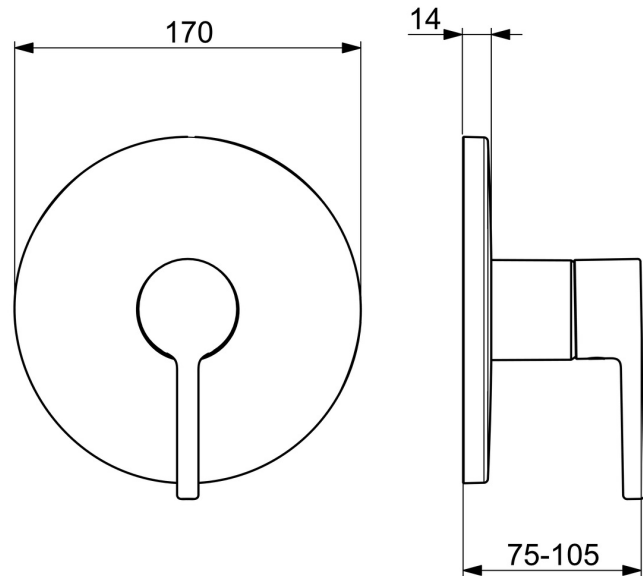

Elegant and clean designed  
 High quality  
 Sleek design  
 Made in Europe

Shower faucet with maximum comfort

- Shower solutions
- Trim Kit, Single-lever
- Concealed wall mounting
- Chrome
- Single operating lever/handle, Pin shape, Hot/Cold symbols
- Limitation option for maximum temperature and flow-rate, Adjustable hot water stop (included, retrofittable)
- $\varnothing$  40 mm ceramic cartridge for flow and temperature control
- Inner body made of DZR brass
- Rosette plate frame, Round rosette, BLUECLICK for an easy, screwless trim plate installation, Fastening of the function unit with screws, Function unit

### Technical properties

Hot water supply **max. +80°C**  
 Working pressure **0.5-10 bar**  
 Material **Brass**