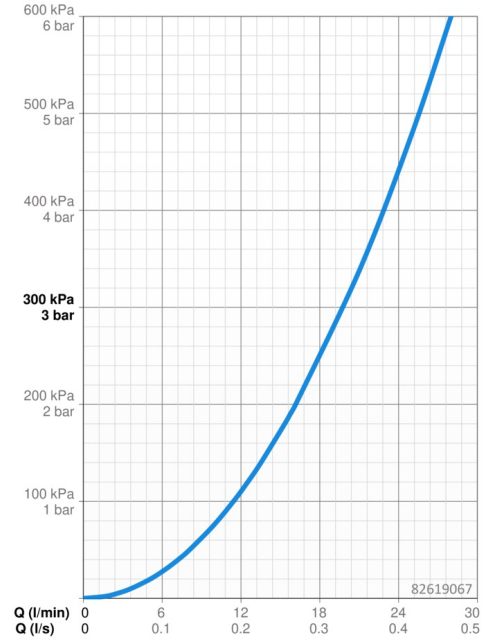

Technical data

Flow properties

Flow-rate at 3 bar **19.8 l/min**

Technical properties

Hot water supply **max. +80°C**
Working pressure **0.5-10 bar**
Material **Brass**

Regulations

EN standard **EN 817**
Noise class **I (ISO 3822)**

Approvals and Declarations

ABP **PA-IX 38592/IB**
Declaration of conformity **DoC**
EPD **S-P-07752**