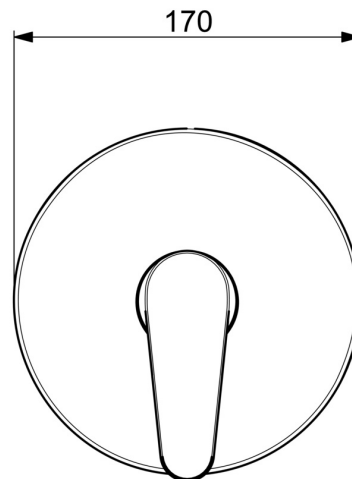

Elegant and clean designed
 High quality
 Sleek design
 Made in Europe

Shower faucet with maximum comfort

- Shower solutions
- Trim Kit, Single-lever
- Concealed wall mounting
- Chrome
- Single operating lever/handle, Hot/Cold symbols
- Limitation option for maximum temperature and flow-rate, Adjustable hot water stop (included, retrofittable)
- \varnothing 40 mm ceramic cartridge for flow and temperature control
- Inner body made of DZR brass
- Rosette plate frame, Round rosette, BLUECLICK for an easy, screwless trim plate installation, Fastening of the function unit with screws, Function unit

Technical data

Flow properties

Flow-rate at 3 bar **19.8 l/min**

Technical properties

Hot water supply **max. +80°C**
 Working pressure **0.5-10 bar**
 Material **Brass**

Regulations

EN standard **EN 817**
 Noise class **I (ISO 3822)**

Approvals and Declarations

ABP **PA-IX 38592/IB**
 Declaration of conformity **DoC**
 EPD **S-P-07752**

Spare parts

SP82619063

	Name	Code
01	Lever	1014994V
01	Lever	1014997V
02	Symbol plug	59914573
03	Cover sleeve	59914572
04	Cover flange, d 170 mm	59914310
05	Functional unit Discontinued	59914510