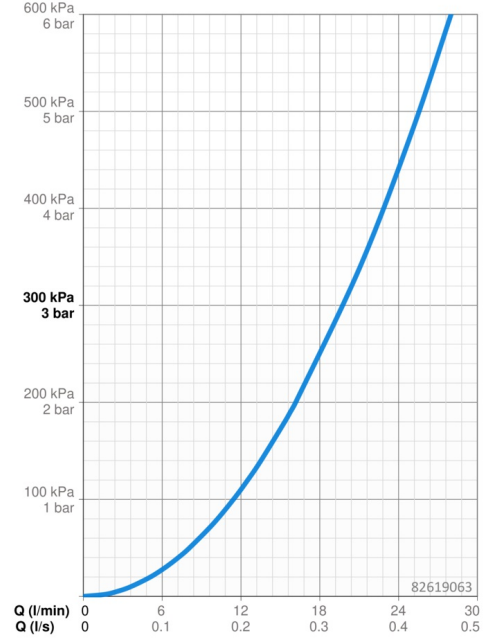

Technical data

Flow properties

Flow-rate at 3 bar **19.8 l/min**

Technical properties

Hot water supply **max. +80°C**
Working pressure **0.5-10 bar**
Material **Brass**

Regulations

EN standard **EN 817**
Noise class **I (ISO 3822)**

Approvals and Declarations

ABP **PA-IX 38592/IB**
Declaration of conformity **DoC**
EPD **S-P-07752**