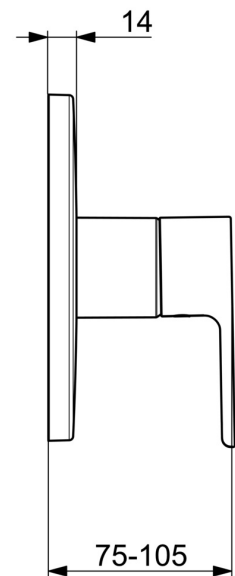

Elegant and clean designed
 High quality
 Sleek design
 Made in Europe

Shower faucet with maximum comfort

- Shower solutions
- Trim Kit, Single-lever
- Concealed wall mounting
- Chrome
- Single operating lever/handle, Hot/Cold symbols
- Limitation option for maximum temperature and flow-rate, Adjustable hot water stop (included, retrofittable)
- \varnothing 40 mm ceramic cartridge for flow and temperature control
- Inner body made of DZR brass
- Rosette plate frame, Round rosette, BLUECLICK for an easy, screwless trim plate installation, Fastening of the function unit with screws, Function unit

Technical data

Flow properties

Flow-rate at 3 bar **19.8 l/min**

Technical properties

Hot water supply **max. +80°C**
 Working pressure **0.5-10 bar**
 Material **Brass**

Regulations

EN standard **EN 817**
 Noise class **I (ISO 3822)**

Approvals and Declarations

ABP **PA-IX 38592/IB**
 Declaration of conformity **DoC**
 EPD **S-P-07752**

Spare parts

SP82619063

	Name	Code
01	Lever	1014994V
01	Lever	1014997V
02	Symbol plug	59914573
03	Cover sleeve	59914572
04	Cover flange, d 170 mm	59914310
05	Functional unit Discontinued	59914510