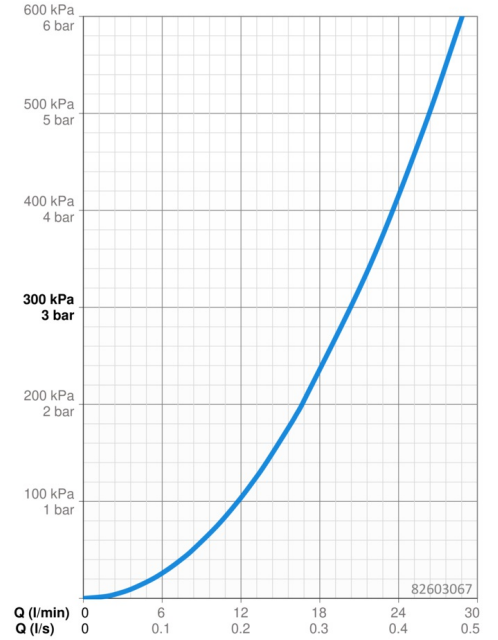

Technical data

Flow properties

Flow-rate at 3 bar **20.4/20.4 l/min**

Technical properties

Hot water supply **max. +80°C**
Working pressure **0.5-10 bar**
Material **Brass**

Regulations

EN standard **EN 817**
Noise class **I (ISO 3822)**

Approvals and Declarations

DVGW **DW-6506CS0196**
ABP **PA-IX 38594/IDC**
Declaration of conformity **DoC**
EPD **S-P-07752**