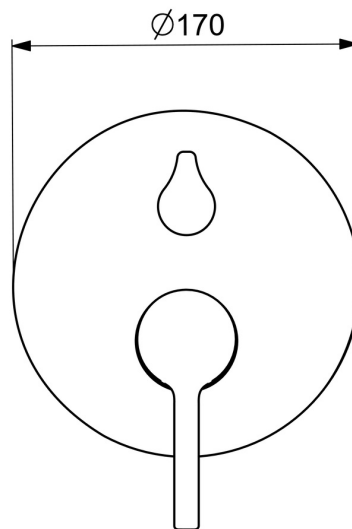

Elegant and functional designed diverter  
 Vacuum breaker  
 High quality  
 Sleek design  
 Double outlet diverter  
 Made in Europe

Shower and bath faucet with maximum comfort

- Bath tub & Shower
- Trim Kit, Single-lever
- Concealed wall mounting
- Chrome
- Single operating lever/handle, Pin shape, Hot/Cold symbols
- Turn operated diverter
- Limitation option for maximum temperature and flow-rate, Adjustable hot water stop (included, retrofittable)
- $\phi$  40 mm ceramic cartridge for flow and temperature control, Vacuum breaker
- Inner body made of DZR brass
- Rosette plate frame, Round rosette, BLUECLICK for an easy, screwless trim plate installation, BLUETUNE alignment after installation of +/- 3,5°, Fastening of the function unit with screws, Function unit

### SP82603063

	Name	Code
01	Lever	1014994V
01	Lever	1014997V
02	Symbol plug	59914573
03	Cover sleeve	59914572
04	Diverter knob	59914324
04	Handle	59914576
05	Cover flange, d 170 mm	59914308
06	Diverter, 120°	59914655
07	Functional unit	59914515