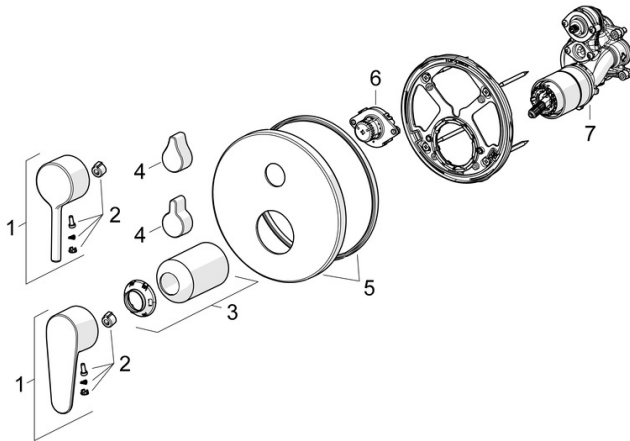

Elegant and functional designed diverter  
 Vacuum breaker  
 High quality  
 Sleek design  
 Double outlet diverter  
 Made in Europe

Shower and bath faucet with maximum comfort

- Bath tub & Shower
- Trim Kit, Single-lever
- Concealed wall mounting
- Chrome
- Single operating lever/handle, Pin shape, Hot/Cold symbols
- Turn operated diverter
- Limitation option for maximum temperature and flow-rate, Adjustable hot water stop (included, retrofittable)
- $\phi$  40 mm ceramic cartridge for flow and temperature control, Vacuum breaker
- Inner body made of DZR brass
- Rosette plate frame, Round rosette, BLUECLICK for an easy, screwless trim plate installation, BLUETUNE alignment after installation of +/- 3,5°, Fastening of the function unit with screws, Function unit

### SP82603063

	Name	Code
01	Lever	1014994V
01	Lever	1014997V
02	Symbol plug	59914573
03	Cover sleeve	59914572
04	Diverter knob	59914324
04	Handle	59914576
05	Cover flange, d 170 mm	59914308
06	Diverter, 120°	59914655
07	Functional unit	59914515