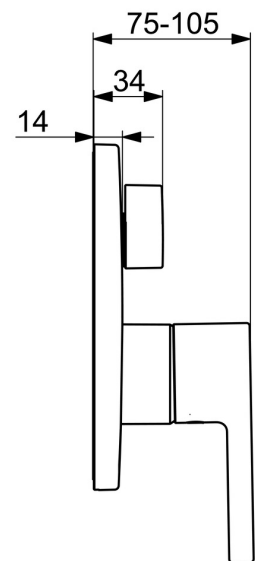

Elegant and functional designed diverter  
 Vacuum breaker  
 High quality  
 Sleek design  
 Double outlet diverter  
 Made in Europe

Shower and bath faucet with maximum comfort

- Bath tub & Shower
- Trim Kit, Single-lever
- Concealed wall mounting
- Chrome
- Single operating lever/handle, Pin shape, Hot/Cold symbols
- Turn operated diverter
- Limitation option for maximum temperature and flow-rate, Adjustable hot water stop (included, retrofittable)
- $\phi$  40 mm ceramic cartridge for flow and temperature control, Vacuum breaker
- Inner body made of DZR brass
- Rosette plate frame, Round rosette, BLUECLICK for an easy, screwless trim plate installation, BLUETUNE alignment after installation of +/- 3,5°, Fastening of the function unit with screws, Function unit

### SP82603063

	Name	Code
01	Lever	1014994V
01	Lever	1014997V
02	Symbol plug	59914573
03	Cover sleeve	59914572
04	Diverter knob	59914324
04	Handle	59914576
05	Cover flange, d 170 mm	59914308
06	Diverter, 120°	59914655
07	Functional unit	59914515