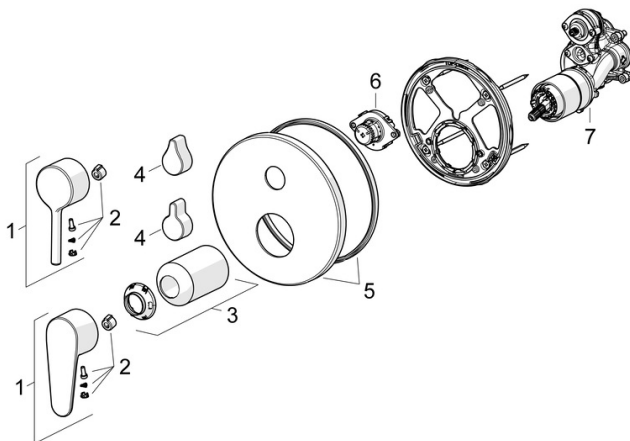

Elegant and functional designed diverter

Vacuum breaker

High quality

Sleek design

Double outlet diverter

Made in Europe

Shower and bath faucet with maximum comfort

- Bath tub & Shower
- Trim Kit, Single-lever
- Concealed wall mounting
- Chrome
- Single operating lever/handle, Hot/Cold symbols
- Turn operated diverter
- Limitation option for maximum temperature and flow-rate, Adjustable hot water stop (included, retrofittable)
- \varnothing 40 mm ceramic cartridge for flow and temperature control, Vacuum breaker
- Inner body made of DZR brass
- Rosette plate frame, Round rosette, BLUECLICK for an easy, screwless trim plate installation, BLUETUNE alignment after installation of +/- 3,5°, Fastening of the function unit with screws, Function unit

Approvals and Declarations

DVGW **DW-6506CS0196**
 ABP **PA-IX 38594/IDC**
 Declaration of conformity **DoC**
 EPD **S-P-07752**

Spare parts

SP82603063

	Name	Code
01	Lever	1014994V
01	Lever	1014997V
02	Symbol plug	59914573
03	Cover sleeve	59914572
04	Diverter knob	59914324
04	Handle	59914576
05	Cover flange, d 170 mm	59914308
06	Diverter, 120°	59914655
07	Functional unit	59914515