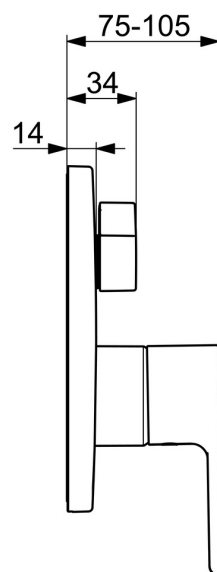

Elegant and functional designed diverter

Vacuum breaker

High quality

Sleek design

Double outlet diverter

Made in Europe

Shower and bath faucet with maximum comfort

- Bath tub & Shower
- Trim Kit, Single-lever
- Concealed wall mounting
- Chrome
- Single operating lever/handle, Hot/Cold symbols
- Turn operated diverter
- Limitation option for maximum temperature and flow-rate, Adjustable hot water stop (included, retrofittable)
- \varnothing 40 mm ceramic cartridge for flow and temperature control, Vacuum breaker
- Inner body made of DZR brass
- Rosette plate frame, Round rosette, BLUECLICK for an easy, screwless trim plate installation, BLUETUNE alignment after installation of +/- 3,5°, Fastening of the function unit with screws, Function unit

Technical data

Flow properties

Flow-rate at 3 bar **20.4/20.4 l/min**

Technical properties

Hot water supply **max. +80°C**
 Working pressure **0.5-10 bar**
 Material **Brass**

Regulations

EN standard **EN 817**
 Noise class **I (ISO 3822)**

Approvals and Declarations

DVGW **DW-6506CS0196**
 ABP **PA-IX 38594/IDC**
 Declaration of conformity **DoC**
 EPD **S-P-07752**

Spare parts

SP82603063

	Name	Code
01	Lever	1014994V
01	Lever	1014997V
02	Symbol plug	59914573
03	Cover sleeve	59914572
04	Diverter knob	59914324
04	Handle	59914576
05	Cover flange, d 170 mm	59914308
06	Diverter, 120°	59914655
07	Functional unit	59914515