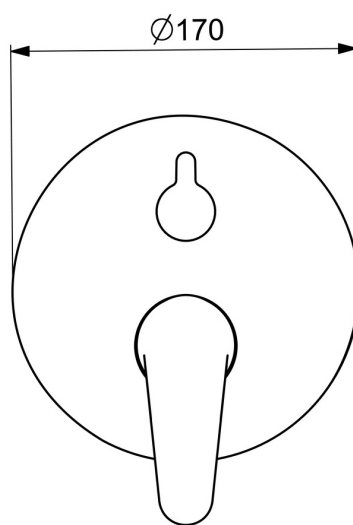

Elegant and functional designed diverter

Vacuum breaker

High quality

Sleek design

Double outlet diverter

Made in Europe

Shower and bath faucet with maximum comfort

- Bath tub & Shower
- Trim Kit, Single-lever
- Concealed wall mounting
- Chrome
- Single operating lever/handle, Hot/Cold symbols
- Turn operated diverter
- Limitation option for maximum temperature and flow-rate, Adjustable hot water stop (included, retrofittable)
- \varnothing 40 mm ceramic cartridge for flow and temperature control, Vacuum breaker
- Inner body made of DZR brass
- Rosette plate frame, Round rosette, BLUECLICK for an easy, screwless trim plate installation, BLUETUNE alignment after installation of +/- 3,5°, Fastening of the function unit with screws, Function unit

Technical data

Flow properties

Flow-rate at 3 bar **20.4/20.4 l/min**

Technical properties

Hot water supply **max. +80°C**
 Working pressure **0.5-10 bar**
 Material **Brass**

Regulations

EN standard **EN 817**
 Noise class **I (ISO 3822)**

Approvals and Declarations

DVGW **DW-6506CS0196**
 ABP **PA-IX 38594/IDC**
 Declaration of conformity **DoC**
 EPD **S-P-07752**

Spare parts

SP82603063

	Name	Code
01	Lever	1014994V
01	Lever	1014997V
02	Symbol plug	59914573
03	Cover sleeve	59914572
04	Diverter knob	59914324
04	Handle	59914576
05	Cover flange, d 170 mm	59914308
06	Diverter, 120°	59914655
07	Functional unit	59914515