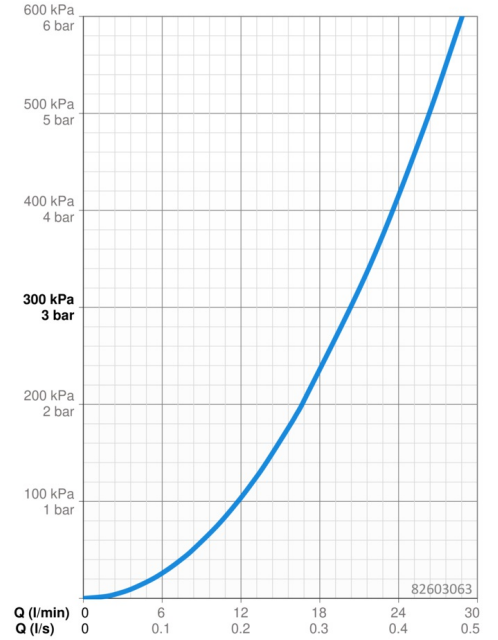

Technical data

Flow properties

Flow-rate at 3 bar **20.4/20.4 l/min**

Technical properties

Hot water supply **max. +80°C**
Working pressure **0.5-10 bar**
Material **Brass**

Regulations

EN standard **EN 817**
Noise class **I (ISO 3822)**

Approvals and Declarations

DVGW **DW-6506CS0196**
ABP **PA-IX 38594/IDC**
Declaration of conformity **DoC**
EPD **S-P-07752**