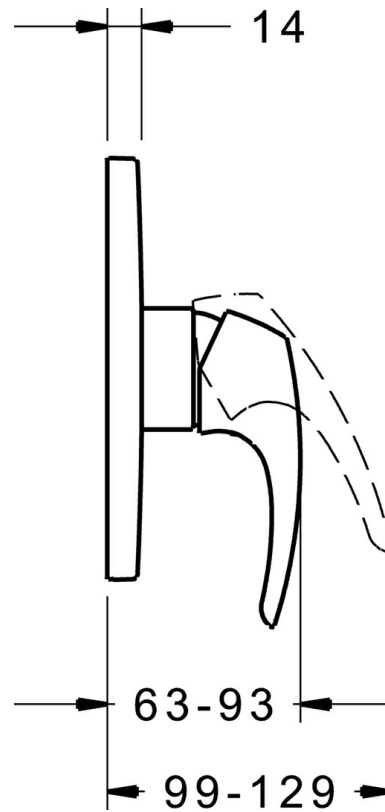

EAN: 4015474278752
static.hansa.com/81879074

- Shower solutions
- Single-lever, Trim Kit
- Concealed wall mounting
- Chrome
- Hot/Cold symbols, Single operating lever/handle
- Round rosette, BLUECLICK for an easy, screwless trim plate installation

Technical data

Technical properties

Hot water supply	max. +80°C
Working pressure	0.5-10 bar

Regulations

EN standard	EN 817
Noise class	I (ISO 3822)

Spare parts

SP81879074

	Name	Code
1	Lever	59913831
1.1	Screw, M5x8, SW2.5	59904755
1.2	Symbol plug Grey	59912112
2	Cover flange, d 170 mm	59914310
2.1	Cover sleeve	59912511
2.2	O-ring, 41x3	59913215
2.3	Fixing part	59914296
2.4	Screw, M4.5x80	59912890
4	Cartridge, 3.5 Classic	59913075
4.1	Temperature adjustment limiter	59912325
4.2	O-ring, d 28.24x2.62 Discontinued	59912590
4.3	Screw sleeve, M38x1	59912115
4.4	O-ring, d 10.10x1.60 Discontinued	59905072
7	Functional unit, 3.5	59914303
7.1	O-ring, 23.47x2.62	59914304
8	Installation kit	59914186
N.I.	Fixing screw, M6x13	59914657
N.I.	Adapter, H/C reversed	59914184
N.I.	Raising kit, 15 mm	59914182
N.I.	Raising kit, 15 mm, d 170 mm	59914191