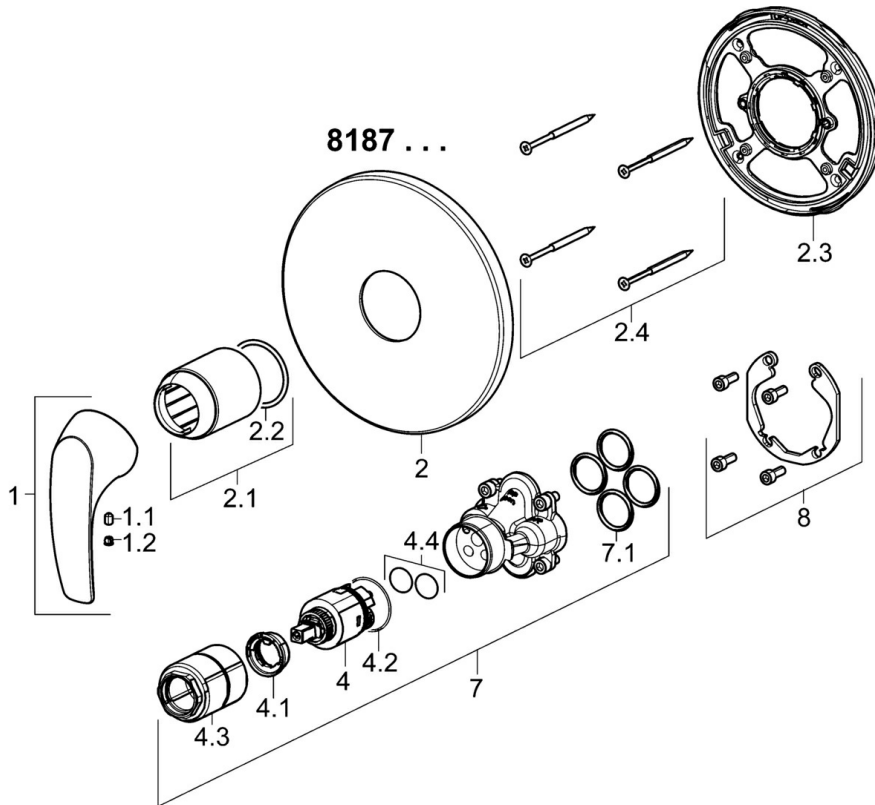

EAN: 4015474278752
static.hansa.com/81879074

- Shower solutions
- Single-lever, Trim Kit
- Concealed wall mounting
- Chrome
- Hot/Cold symbols, Single operating lever/handle
- Round rosette, BLUECLICK for an easy, screwless trim plate installation

Technical data

Technical properties

Hot water supply	max. +80°C
Working pressure	0.5-10 bar

Regulations

EN standard	EN 817
Noise class	I (ISO 3822)

Spare parts

SP81879074

	Name	Code
1	Lever	59913831
1.1	Screw, M5x8, SW2.5	59904755
1.2	Symbol plug Grey	59912112
2	Cover flange, d 170 mm	59914310
2.1	Cover sleeve	59912511
2.2	O-ring, 41x3	59913215
2.3	Fixing part	59914296
2.4	Screw, M4.5x80	59912890
4	Cartridge, 3.5 Classic	59913075
4.1	Temperature adjustment limiter	59912325
4.2	O-ring, d 28.24x2.62 Discontinued	59912590
4.3	Screw sleeve, M38x1	59912115
4.4	O-ring, d 10.10x1.60 Discontinued	59905072
7	Functional unit, 3.5	59914303
7.1	O-ring, 23.47x2.62	59914304
8	Installation kit	59914186
N.I.	Fixing screw, M6x13	59914657
N.I.	Adapter, H/C reversed	59914184
N.I.	Raising kit, 15 mm	59914182
N.I.	Raising kit, 15 mm, d 170 mm	59914191