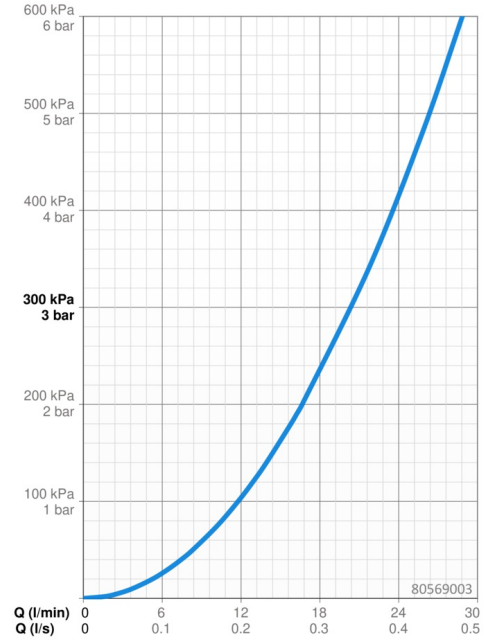

Technical data

Flow properties

Flow-rate at 3 bar **20.4 l/min**

Technical properties

Hot water supply **max. +80°C**
Working pressure **0.5-10 bar**
Material **Brass**

Regulations

EN standard **EN 817**

Approvals and Declarations

DVGW **DW-6506CS0196**
ABP **PA-IX 38160/IB**
Declaration of conformity **DoC**
EPD **S-P-07752**