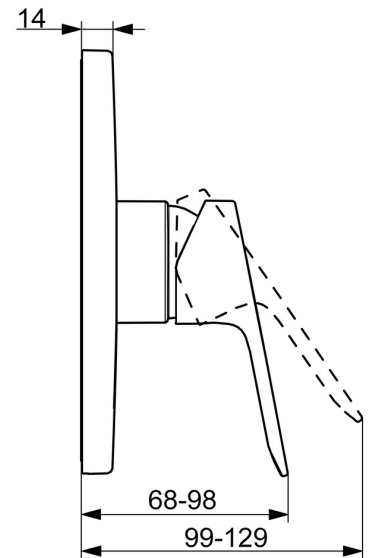

EAN: 4057304019142
static.hansa.com/80569003

Introducing the HANSABASIC shower faucet - a timeless choice for every modern bathroom. This trim kit features a chrome surface treatment and is designed for concealed wall-mounting. With hot and cold symbols and a single-operating lever, this faucet makes controlling the water temperature and flow effortless. This faucet not only comes with a universal design but also offers outstanding price-performance ratio. Choose the BASIC line for daily enjoyment in everyday use.

- Shower solutions
- Trim Kit, Single-lever
- Concealed wall mounting
- Chrome
- Hot/Cold symbols, Single operating lever/handle
- \varnothing 35 mm ceramic cartridge for flow and temperature control
- Inner body made of DZR brass
- Round rosette, BLUECLICK for an easy, screwless trim plate installation, Fastening of the function unit with screws

Technical data

Flow properties

Flow-rate at 3 bar **20.4 l/min**

Technical properties

Hot water supply **max. +80°C**
 Working pressure **0.5-10 bar**
 Material **Brass**

Regulations

EN standard **EN 817**

Approvals and Declarations

DVGW **DW-6506CS0196**
 ABP **PA-IX 38160/IB**
 Declaration of conformity **DoC**
 EPD **S-P-07752**

Spare parts

SP80569003

	Name	Code
01	Lever	1014955V
02	Cover sleeve	59912511
03	Cover flange, d 170 mm	59914310
04	Screw, M4.5x80	59912890
05	Fixing part	59914296
06	Functional unit, 3,5	59914303
07	Cartridge, 3,5 Classic	59913075
08	O-ring, 23.47x2.62	59914304