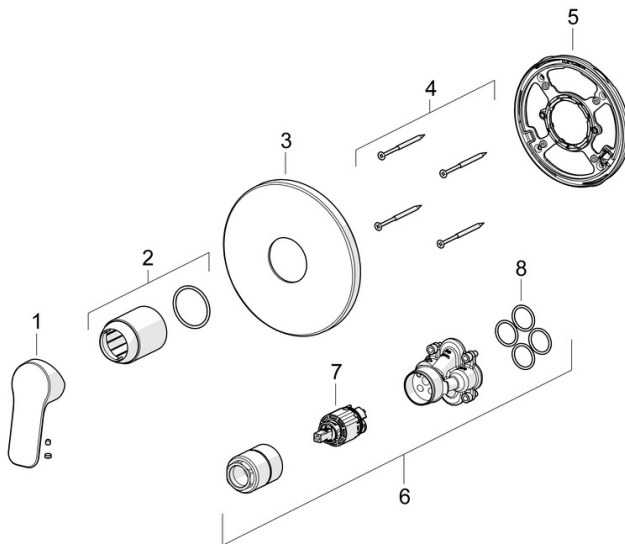

EAN: 4057304019142
static.hansa.com/80569003

Introducing the HANSABASIC shower faucet - a timeless choice for every modern bathroom. This trim kit features a chrome surface treatment and is designed for concealed wall-mounting. With hot and cold symbols and a single-operating lever, this faucet makes controlling the water temperature and flow effortless. This faucet not only comes with a universal design but also offers outstanding price-performance ratio. Choose the BASIC line for daily enjoyment in everyday use.

- Shower solutions
- Trim Kit, Single-lever
- Concealed wall mounting
- Chrome
- Hot/Cold symbols, Single operating lever/handle
- \varnothing 35 mm ceramic cartridge for flow and temperature control
- Inner body made of DZR brass
- Round rosette, BLUECLICK for an easy, screwless trim plate installation, Fastening of the function unit with screws

Technical data

Flow properties

Flow-rate at 3 bar **20.4 l/min**

Technical properties

Hot water supply **max. +80°C**
 Working pressure **0.5-10 bar**
 Material **Brass**

Regulations

EN standard **EN 817**

Approvals and Declarations

DVGW **DW-6506CS0196**
 ABP **PA-IX 38160/IB**
 Declaration of conformity **DoC**
 EPD **S-P-07752**

Spare parts

SP80569003

	Name	Code
01	Lever	1014955V
02	Cover sleeve	59912511
03	Cover flange, d 170 mm	59914310
04	Screw, M4.5x80	59912890
05	Fixing part	59914296
06	Functional unit, 3,5	59914303
07	Cartridge, 3,5 Classic	59913075
08	O-ring, 23.47x2.62	59914304