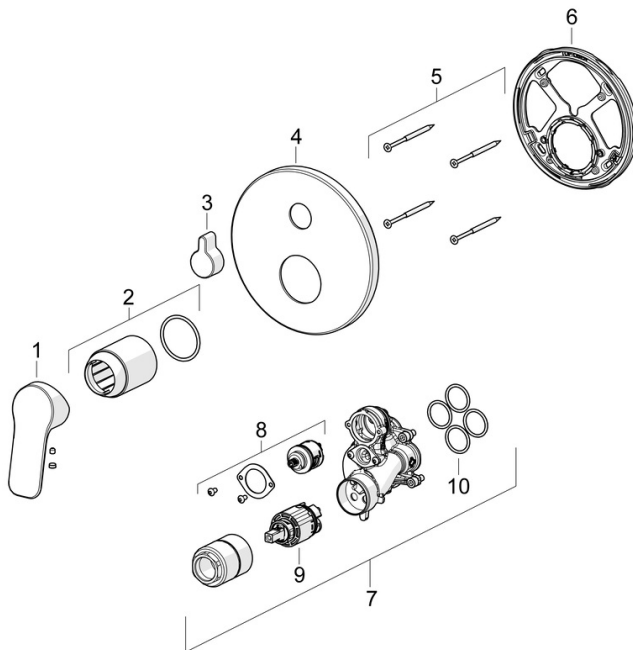

EAN: 4057304019159
static.hansa.com/80559003

Introducing the HANSABASIC bath and shower faucet - a timeless choice for every modern bathroom. This trim kit features a chrome surface treatment and is designed for concealed wall-mounting. With hot and cold symbols and a single-operating lever, this faucet makes controlling the water temperature and flow effortless. The turn-operated diverter makes switching between the bath and shower easy. This faucet not only comes with a universal design but also offers outstanding price-performance ratio. Choose the BASIC line for daily enjoyment in everyday use.

- Bath tub & Shower
- Trim Kit, Single-lever
- Concealed wall mounting
- Chrome
- Hot/Cold symbols, Single operating lever/handle
- Turn operated diverter
- \varnothing 35 mm ceramic cartridge for flow and temperature control
- Rosette plate frame, Round rosette, BLUECLICK for an easy, screwless trim plate installation, Fastening of the function unit with screws, BLUETUNE alignment after installation of +/- 3,5°, Sleeve

Technical data

Flow properties

Flow-rate at 3 bar **21.0 / 21.0 l/min**

Technical properties

Hot water supply **max. +80°C**
 Working pressure **0.5-10 bar**
 Material **Brass**

Regulations

EN standard **EN 817**
 Noise class **I (ISO 3822)**

Approvals and Declarations

DVGW **DW-6506CS0196**
 ABP **PA-IX 38161/IDC**
 Declaration of conformity **DoC**
 EPD **S-P-07752**

Spare parts

SP80559003

	Name	Code
01	Lever	1014955V
02	Cover sleeve	59912511
03	Diverter knob	59914324
04	Cover flange, d 170 mm	59914308
05	Screw, M4,5x80	59912890
06	Fixing part	59914307
07	Functional unit, 3.5	59914299
08	Diverter	59914183
09	Cartridge, 3.5 Classic	59913075
10	O-ring, 23.47x2.62	59914304