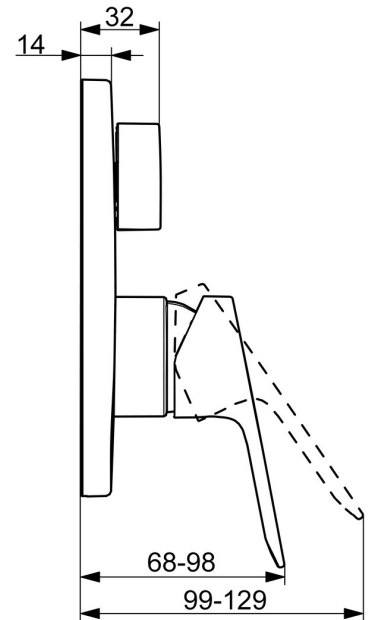

EAN: 4057304019159
static.hansa.com/80559003

Introducing the HANSABASIC bath and shower faucet - a timeless choice for every modern bathroom. This trim kit features a chrome surface treatment and is designed for concealed wall-mounting. With hot and cold symbols and a single-operating lever, this faucet makes controlling the water temperature and flow effortless. The turn-operated diverter makes switching between the bath and shower easy. This faucet not only comes with a universal design but also offers outstanding price-performance ratio. Choose the BASIC line for daily enjoyment in everyday use.

- Bath tub & Shower
- Trim Kit, Single-lever
- Concealed wall mounting
- Chrome
- Hot/Cold symbols, Single operating lever/handle
- Turn operated diverter
- \varnothing 35 mm ceramic cartridge for flow and temperature control
- Rosette plate frame, Round rosette, BLUECLICK for an easy, screwless trim plate installation, Fastening of the function unit with screws, BLUETUNE alignment after installation of +/- 3,5°, Sleeve

Technical data

Flow properties

Flow-rate at 3 bar **21.0 / 21.0 l/min**

Technical properties

Hot water supply **max. +80°C**
 Working pressure **0.5-10 bar**
 Material **Brass**

Regulations

EN standard **EN 817**
 Noise class **I (ISO 3822)**

Approvals and Declarations

DVGW **DW-6506CS0196**
 ABP **PA-IX 38161/IDC**
 Declaration of conformity **DoC**
 EPD **S-P-07752**

Spare parts

SP80559003

	Name	Code
01	Lever	1014955V
02	Cover sleeve	59912511
03	Diverter knob	59914324
04	Cover flange, d 170 mm	59914308
05	Screw, M4,5x80	59912890
06	Fixing part	59914307
07	Functional unit, 3.5	59914299
08	Diverter	59914183
09	Cartridge, 3.5 Classic	59913075
10	O-ring, 23.47x2.62	59914304