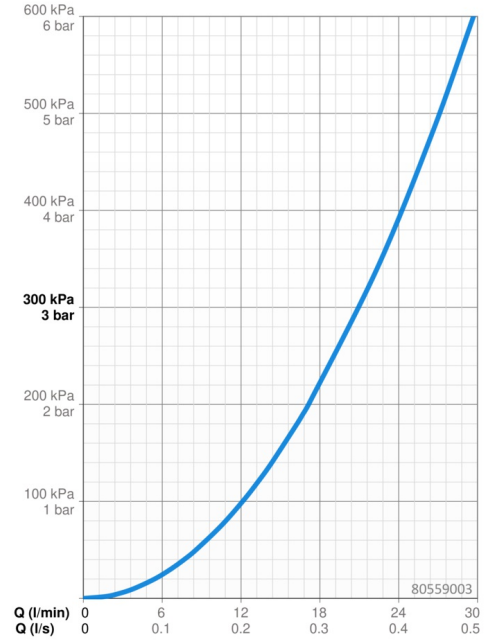

Technical data

Flow properties

Flow-rate at 3 bar **21.0 / 21.0 l/min**

Technical properties

Hot water supply **max. +80°C**
Working pressure **0.5-10 bar**
Material **Brass**

Regulations

EN standard **EN 817**
Noise class **I (ISO 3822)**

Approvals and Declarations

DVGW **DW-6506CS0196**
ABP **PA-IX 38161/IDC**
Declaration of conformity **DoC**
EPD **S-P-07752**