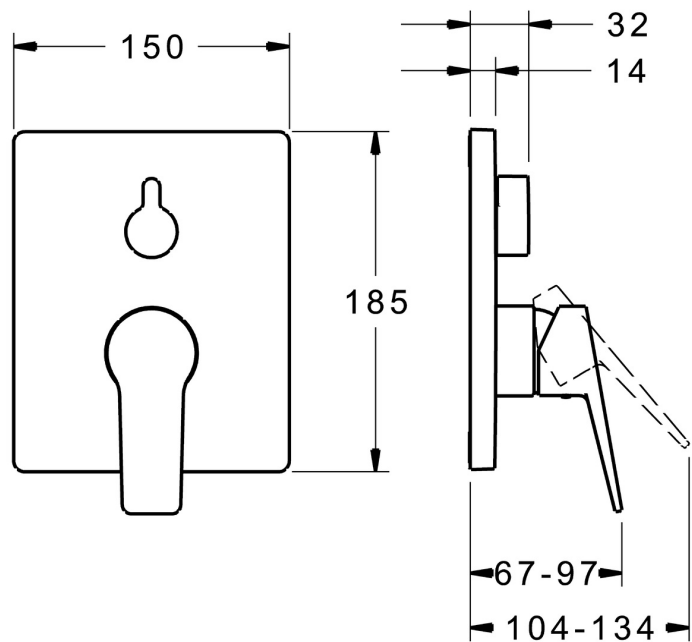

EAN: 4015474293656
static.hansa.com/802790830061

- Bathtub & Shower
- Single-lever, Trim Kit
- Concealed wall mounting
- Chrome
- Hot/Cold symbols, Single operating lever/handle
- Turn operated diverter
- Limitation option for maximum temperature and flow-rate, Adjustable hot water stop (included, retrofittable)
- \varnothing 35 mm ceramic cartridge for flow and temperature control
- Inner body made of DZR brass
- Square rosette, Fastening of the function unit with screws, BLUECLICK for an easy, screwless trim plate installation, BLUETUNE alignment after installation of +/- 3,5°

Technical data

Flow properties

Flow-rate at 3 bar **21.0 / 21.0 l/min**

Technical properties

Hot water supply **max. +80°C**
 Working pressure **0.5-10 bar**

Regulations

EN standard **EN 817**

Approvals and Declarations