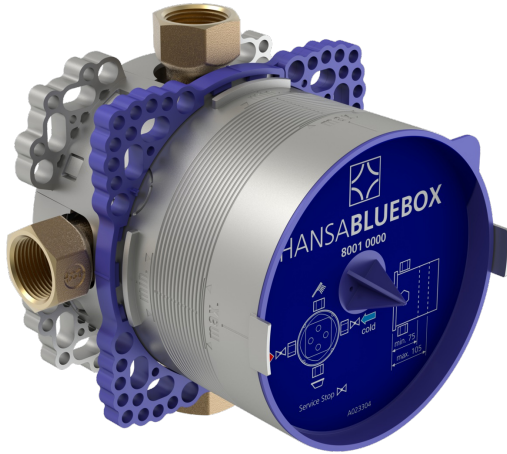

EAN: 4057304016059  
[static.hansa.com/80010000074](http://static.hansa.com/80010000074)

- Bathtub & Shower
- Public & Semi-public, Health & Care
- Concealed unit
- Concealed wall mounting
- Pressure plug
- Internal thread, with integrated shut-off valve(s)
- Inner body made of DZR brass
- Gasket sleeve for dry mortarless construction, Multifix fastening system, Mounting box and cover sleeve
- Without trim kit
- For the complete faucet, please order this concealed unit and a functional unit with the trim kit

### Technical properties

Hot water supply	max. +80°C
Working pressure	1-10 bar
Connection size	G3/4 x 14 NPT