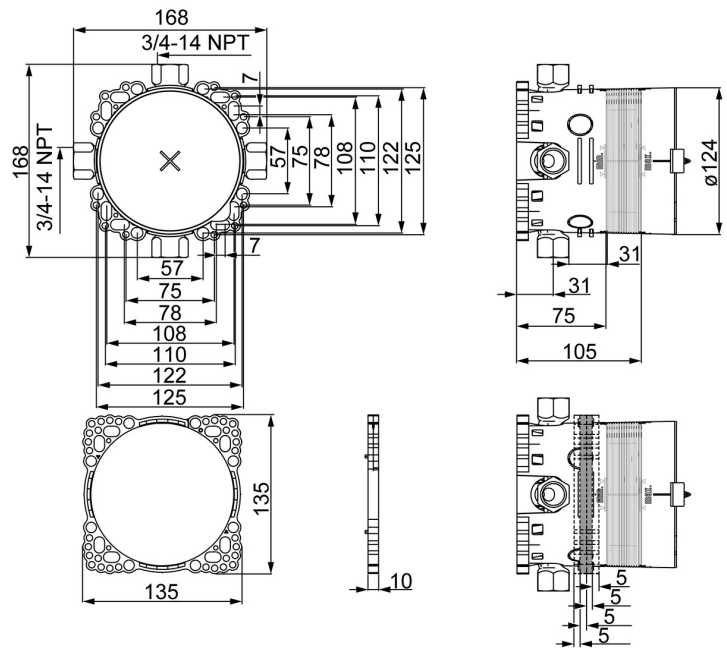

EAN: 4057304016059  
[static.hansa.com/80010000074](http://static.hansa.com/80010000074)

- Bathtub & Shower
- Public & Semi-public, Health & Care
- Concealed unit
- Concealed wall mounting
- Pressure plug
- Internal thread, with integrated shut-off valve(s)
- Inner body made of DZR brass
- Gasket sleeve for dry mortarless construction, Multifix fastening system, Mounting box and cover sleeve
- Without trim kit
- For the complete faucet, please order this concealed unit and a functional unit with the trim kit

## Technical data

### Technical properties

Hot water supply	max. +80°C
Working pressure	1-10 bar
Connection size	G3/4 x 14 NPT