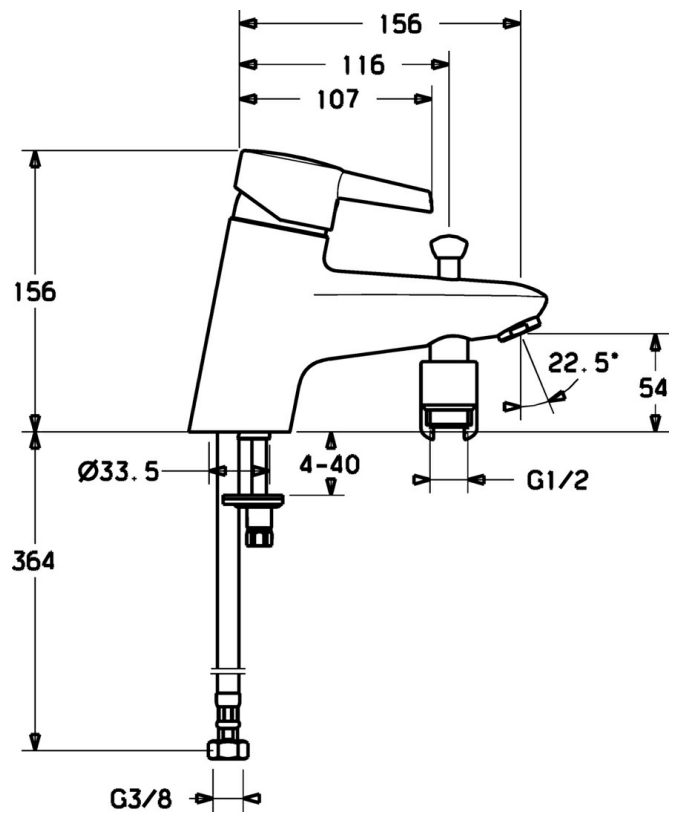

EAN: 4019636104514
static.hansa.com/73372283

- Bath tub & Shower
- Single-lever
- Rim mounted
- Chrome

Technical data

Technical properties

Hot water supply	max. +80°C
Working pressure	0.5-10 bar

Spare parts

SP73372283

	Name	Code
1.1	Plug Discontinued	79900070
1.2	Hexagonal plug, M5x8, SW2.5 Discontinued	79900151
2	Covering cap	79901095
3	Fixing nut, M50x1, SW45	79901102
4	Spacer ring	79900145
5	Cartridge	79900391
5.1	Sealing kit Discontinued	79900082
5.2	Gasket, 15x18x4.5 Discontinued	79900138
5.3	Gasket, 9x12.2x4.5	79900137
7	Retaining screw Discontinued	79900964
8	Aerator Discontinued	79901025
18	Hose, M10x1, G3/8, L=415	79901049
59	Diverter	79901050
59.1	Non-return valve	79900973
60	Holder Discontinued	59912880