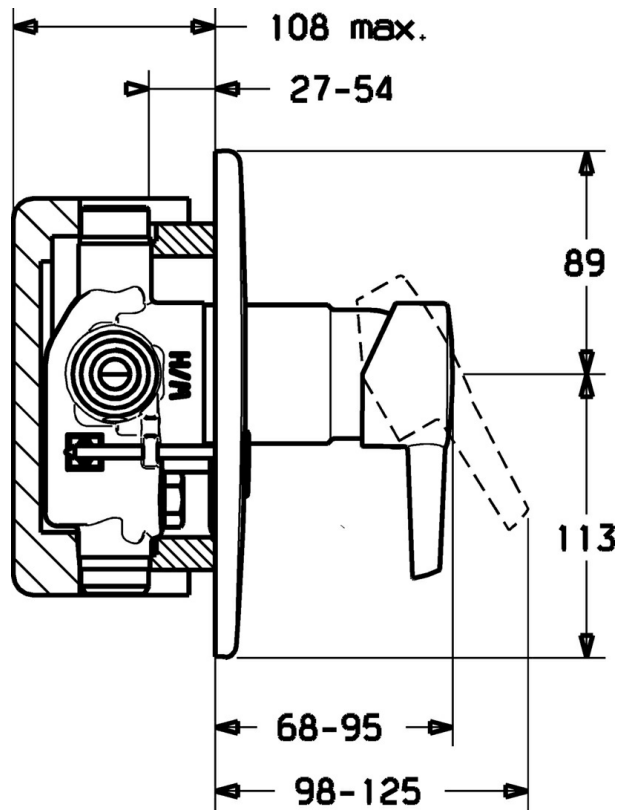

EAN: 4019636103791
static.hansa.com/73179183

- Shower solutions
- Trim Kit
- Concealed wall mounting
- Chrome

Technical data

Technical properties

Hot water supply	max. +80°C
Working pressure	0.5-10 bar

Spare parts

SP73179183

	Name	Code
1.1	Plug Discontinued	79900070
1.2	Hexagonal plug, M5x8, SW2.5 Discontinued	79900151
2	Covering cap	79900253
48	Cover flange Discontinued	79901079
48.1	Assist handle Discontinued	79901110
48.3	Fixing bolt Discontinued	79900345