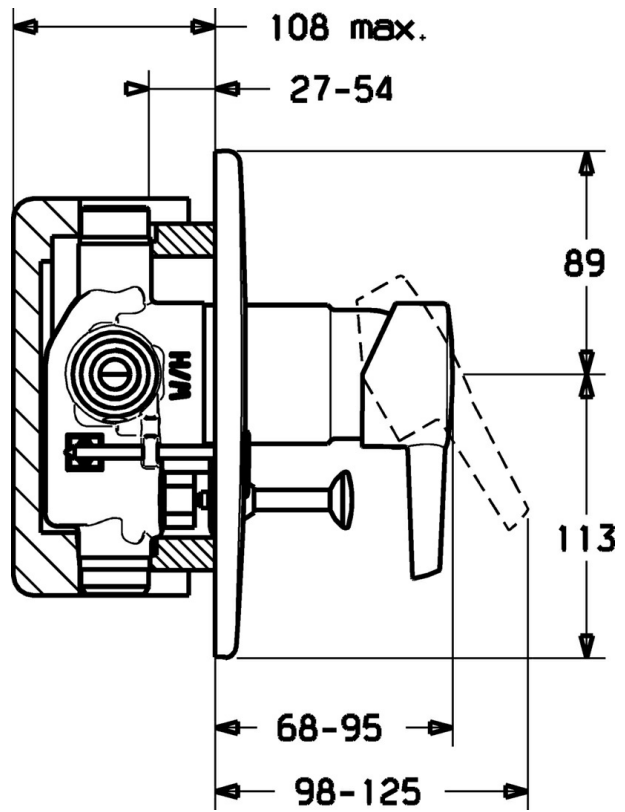

EAN: 4019636103777
static.hansa.com/73169183

- Bathtub & Shower
- Trim Kit, Single-lever
- Concealed wall mounting
- Chrome

Technical data

Technical properties

Hot water supply	max. +80°C
Working pressure	0.5-10 bar

Spare parts

SP73169183

	Name	Code
1.1	Plug Discontinued	79900070
1.2	Hexagonal plug, M5x8, SW2.5 Discontinued	79900151
2	Covering cap	79900253
48.2	Assist handle	79901075
48.3	Fixing bolt Discontinued	79900345
49	Cover flange Discontinued	79901073
53	Diverter body complete	79900027
53.1	Knob Discontinued	79900224