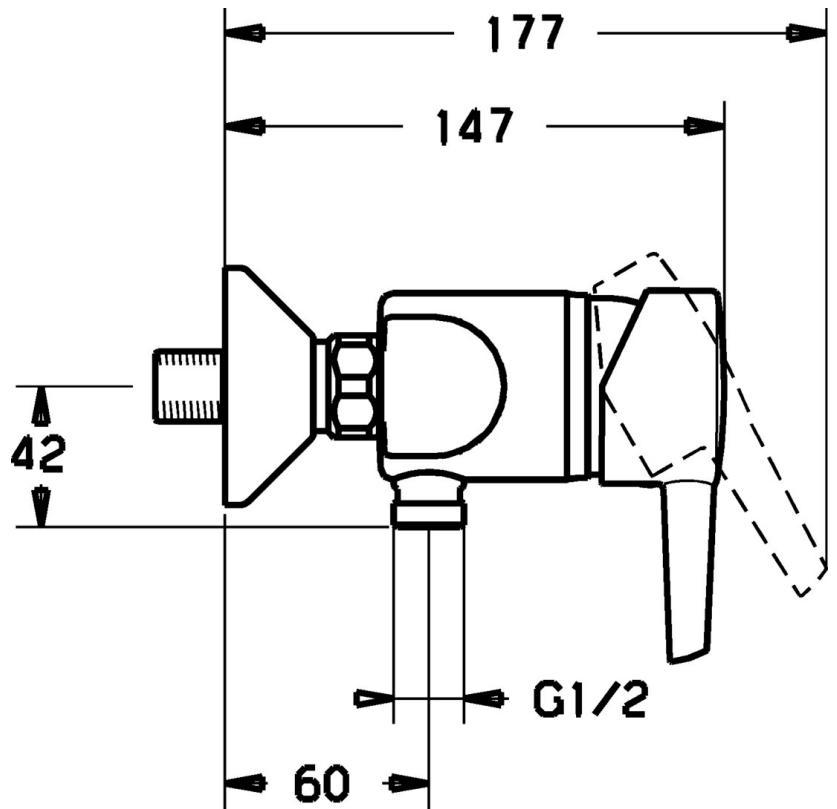

EAN: 4019636104330  
[static.hansa.com/73120183](https://static.hansa.com/73120183)

- Shower solutions
- Single-lever
- Wall mounted
- Chrome

## Technical data

### Technical properties

Hot water supply	max. +80°C
Working pressure	0.5-10 bar

### SP73120183

---

	<b>Name</b>	<b>Code</b>
1.1	Plug Discontinued	79900070
1.2	Hexagonal plug, M5x8, SW2.5 Discontinued	79900151
2	Covering cap	79901095
3	Fixing nut, M50x1, SW45	79901102
4	Spacer ring	79900145
5	Cartridge	79900391
5.1	Sealing kit Discontinued	79900082
5.2	Gasket, 15x18x4.5 Discontinued	79900138
5.3	Gasket, 9x12.2x4.5	79900137
8	Aerator Discontinued	79901025
35	Screw sleeve	79900324
35.1	Sealing kit, 23.9x15.2x2 Discontinued	79901053
36	Fitting nut Discontinued	79900028
37	Cover flange Discontinued	79900206
38	Eccentric connector Discontinued	79900041
59.1	Non-return valve	79900973