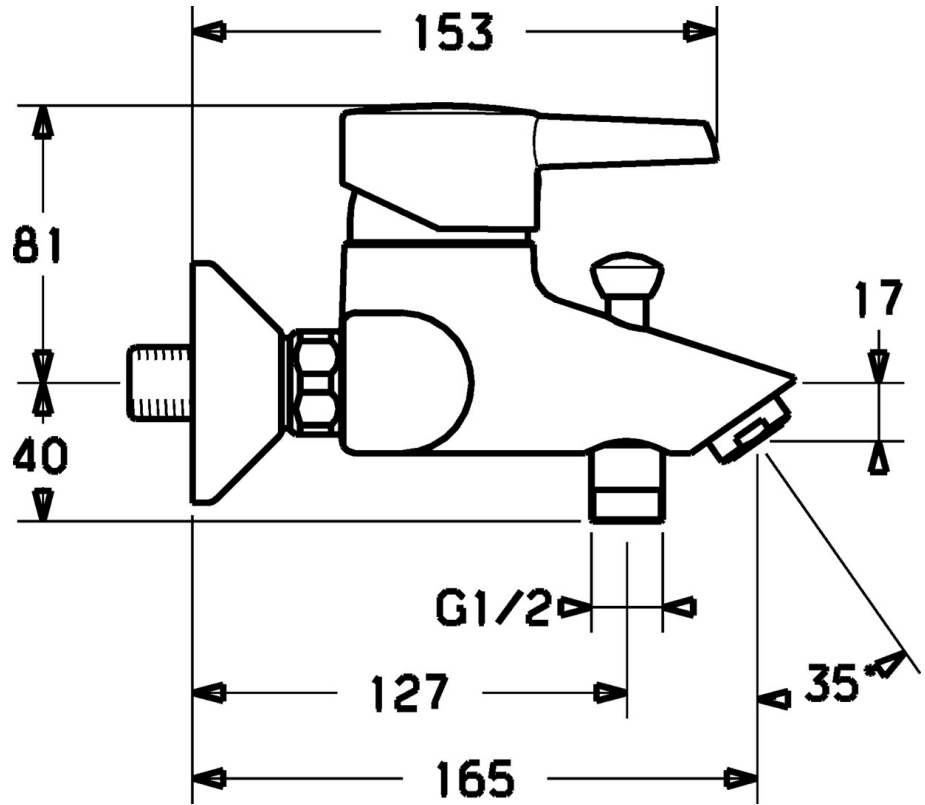

EAN: 4019636103746
static.hansa.com/73112183

- Bathtub & Shower
- Single-lever
- Wall mounted
- Chrome

Technical data

Technical properties

Hot water supply	max. +80°C
Working pressure	0.5-10 bar

Spare parts

SP73112183

	Name	Code
1.1	Plug Discontinued	79900070
1.2	Hexagonal plug, M5x8, SW2.5 Discontinued	79900151
2	Covering cap	79901095
3	Fixing nut, M50x1, SW45	79901102
4	Spacer ring	79900145
5	Cartridge	79900391
5.1	Sealing kit Discontinued	79900082
5.2	Gasket, 15x18x4.5 Discontinued	79900138
5.3	Gasket, 9x12.2x4.5	79900137
8	Aerator Discontinued	79901025
35	Screw sleeve	79900324
35.1	Sealing kit, 23.9x15.2x2 Discontinued	79901053
36	Fitting nut Discontinued	79900028
37	Cover flange Discontinued	79900206
38	Eccentric connector Discontinued	79900041
59	Diverter	79901050
59.1	Non-return valve	79900973