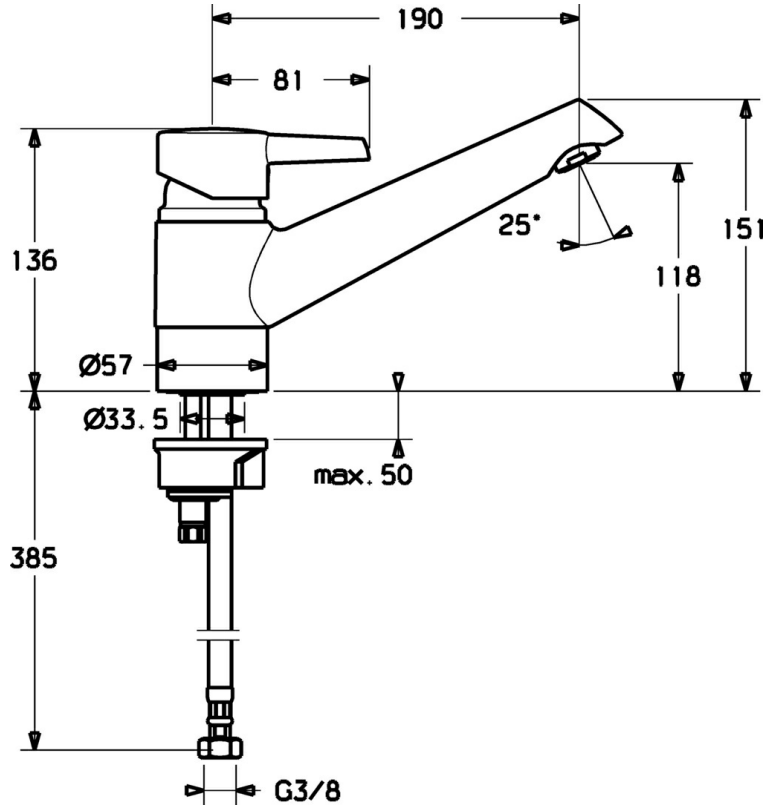

EAN: 4019636103807  
[static.hansa.com/73082283](http://static.hansa.com/73082283)

- Kitchen
- Single-lever
- Deck mounted
- Chrome
- Single operating lever/handle, Hot/Cold symbols
- Flexible inlet pipes

### Technical properties

Hot water supply	max. +70°C
Working pressure	0.5-10 bar
Material	Brass

### SP73082283

---

	<b>Name</b>	<b>Code</b>
1.1	Plug Discontinued	79900070
1.2	Hexagonal plug, M5x8, SW2.5 Discontinued	79900151
2	Cap Discontinued	79900308
3	Eye screw	79900154
4	Spacer ring	79900143
5	Cartridge	79900391
5.1	Sealing kit Discontinued	79900082
5.2	Gasket, 15x18x4.5 Discontinued	79900138
5.3	Gasket, 9x12.2x4.5	79900137
8	Aerator, M24x1	79900048
16	Raising socket Discontinued	79900957
17	Retaining screw	79900958
18	Hose, M10x1, G3/8, L=415	79901049
19	Sealing kit Discontinued	79900956
20	Spout Discontinued	79901092