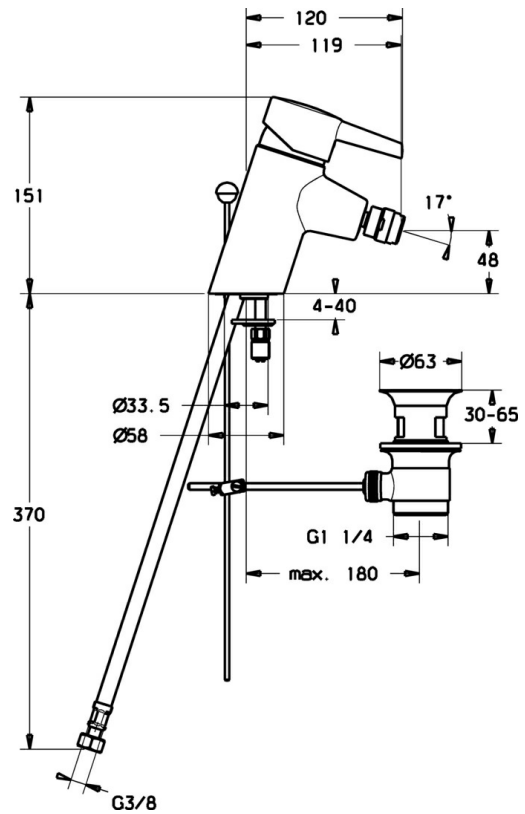

EAN: 4019636103678  
[static.hansa.com/73073283](http://static.hansa.com/73073283)

- Bidet
- Single-lever
- Deck mounted
- Chrome

## Technical data

### Technical properties

Hot water supply	<b>max. +80°C</b>
Working pressure	<b>0.5-10 bar</b>
Material	<b>Brass</b>

### SP73073283

---

	<b>Name</b>	<b>Code</b>
1.1	Plug Discontinued	79900070
1.2	Hexagonal plug, M5x8, SW2.5 Discontinued	79900151
2	Covering cap	79901095
3	Screw	79900223
4	Spacer ring	79900145
5	Cartridge	79900391
5.1	Sealing kit Discontinued	79900082
5.2	Gasket, 15x18x4.5 Discontinued	79900138
5.3	Gasket, 9x12.2x4.5	79900137
6	Pop-up operating rod Discontinued	79900197
7	Retaining screw Discontinued	79900964
8	Aerator, M24x1	79900048
12	Bar for pop-up waste	79900080
12.1	Swivel joint	79900077
13	Plug, d 63 mm	79900038
14	Pop-up waste	79900034
15	Swivel joint Discontinued	79900201
18	Hose, M10x1, G3/8, L=415	79901049
18.1	Coupling pipe Discontinued	79901099