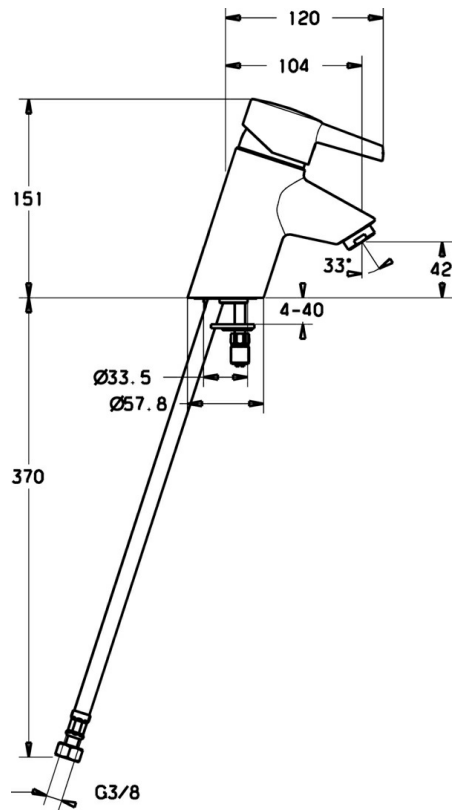

EAN: 4019636103647  
[static.hansa.com/73062283](https://static.hansa.com/73062283)

- Washbasin
- Single-lever
- Deck mounted
- Chrome
- Fixed spout

## Technical data

### Technical properties

Hot water supply	max. +80°C
Working pressure	0.5-10 bar
Material	Brass

### SP73062283

---

	<b>Name</b>	<b>Code</b>
1.1	Plug Discontinued	79900070
1.2	Hexagonal plug, M5x8, SW2.5 Discontinued	79900151
2	Covering cap	79901095
3	Screw	79900223
4	Spacer ring	79900145
5	Cartridge	79900391
5.1	Sealing kit Discontinued	79900082
5.2	Gasket, 15x18x4.5 Discontinued	79900138
5.3	Gasket, 9x12.2x4.5	79900137
7	Retaining screw Discontinued	79900964
8	Aerator, M24x1	79900048
18	Hose, M10x1, G3/8, L=415	79901049
18.1	Coupling pipe Discontinued	79901099