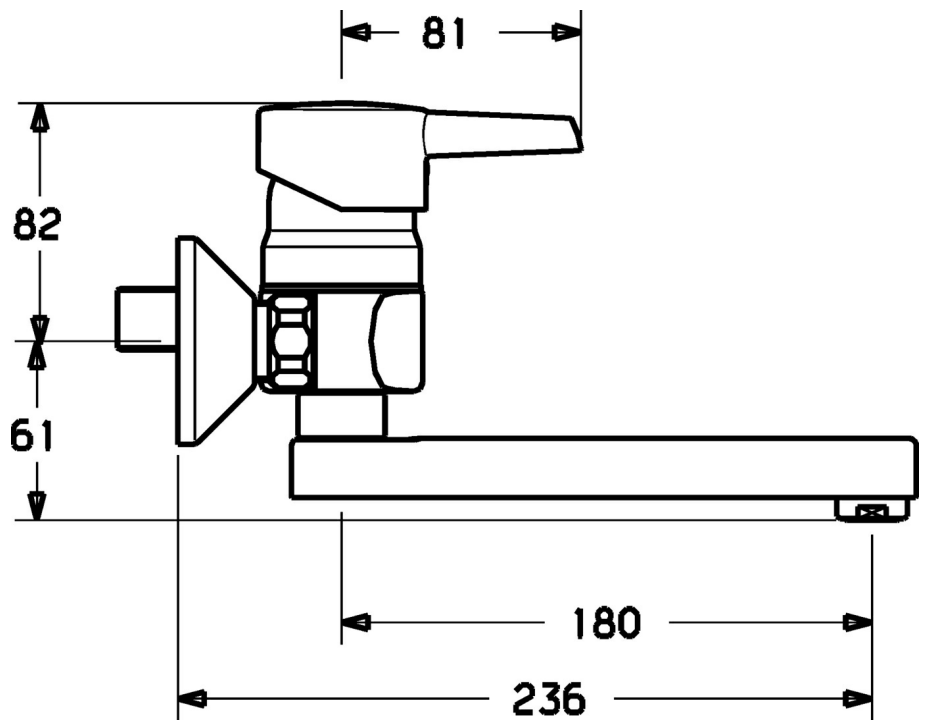

EAN: 4019636103814  
[static.hansa.com/72812183](https://static.hansa.com/72812183)

- Kitchen
- Single-lever
- Wall mounted
- Chrome
- Single operating lever/handle, Hot/Cold symbols

## Technical data

### Technical properties

Hot water supply	<b>max. +80°C</b>
Working pressure	<b>0.5-10 bar</b>
Material	<b>Brass</b>

### SP72812183

---

	<b>Name</b>	<b>Code</b>
1.1	Plug Discontinued	79900070
1.2	Hexagonal plug, M5x8, SW2.5 Discontinued	79900151
2	Cap Discontinued	79900108
3	Eye screw	79900154
5	Cartridge	79900391
5.1	Sealing kit Discontinued	79900082
5.2	Gasket, 15x18x4.5 Discontinued	79900138
5.3	Gasket, 9x12.2x4.5	79900137
5.4	Base plate Discontinued	79900961
8	Aerator, M24x1	79900048
35	Screw sleeve	79900324
35.1	Sealing kit, 23.9x15.2x2 Discontinued	79901053
36	Fitting nut Discontinued	79900028
37	Cover flange Discontinued	79900206
38	Eccentric connector Discontinued	79900041
40	Thread nipple, G3/4 Discontinued	79900141
41	Spout	79900040
41.1	O-ring, 100X150 Discontinued	79900962