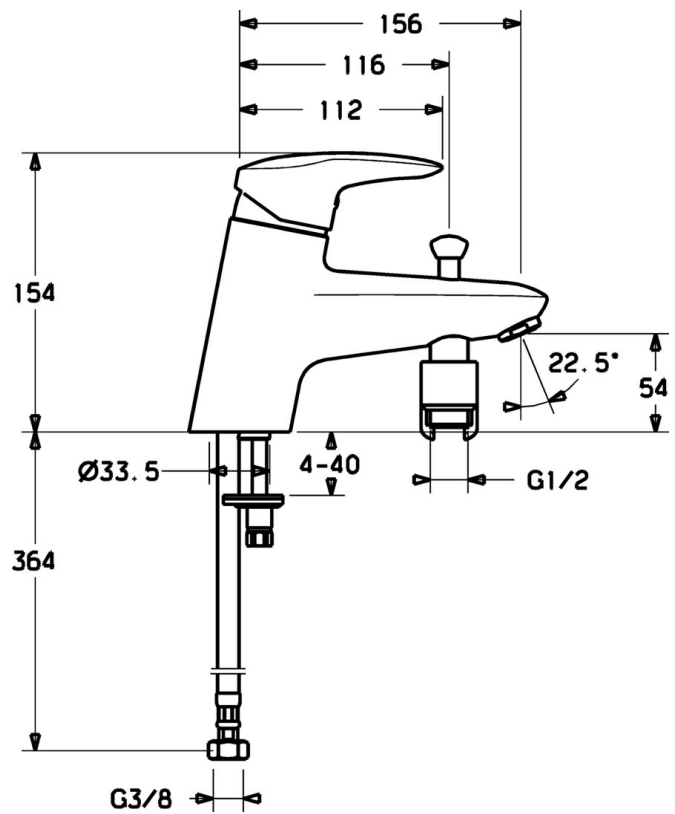

EAN: 4019636104507
static.hansa.com/70372283

- Bath tub & Shower
- Single-lever
- Rim mounted
- Chrome

Technical data

Technical properties

Hot water supply	max. +80°C
Working pressure	0.5-10 bar

Spare parts

SP70372283

	Name	Code
1.1	Plug Discontinued	79900070
1.2	Hexagonal plug, M5x8, SW2.5 Discontinued	79900151
2	Covering cap	79901095
3	Fixing nut, M50x1, SW45	79901102
4	Spacer ring	79900145
5	Cartridge	79900391
5.1	Sealing kit Discontinued	79900082
5.2	Gasket, 15x18x4.5 Discontinued	79900138
5.3	Gasket, 9x12.2x4.5	79900137
7	Retaining screw Discontinued	79900964
8	Aerator Discontinued	79901025
18	Hose, M10x1, G3/8, L=415	79901049
59	Diverter	79901050
59.1	Non-return valve	79900973
60	Holder Discontinued	59912880