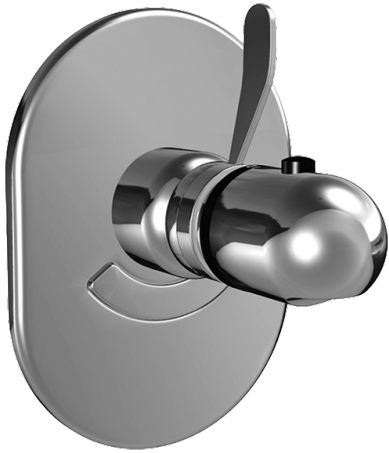

EAN: 4019636104163
static.hansa.com/70219183

- Shower solutions
- Trim Kit
- Concealed wall mounting
- Chrome

Technical data

Technical properties

Hot water supply	max. +80°C
Working pressure	0.5-10 bar

Spare parts

SP70219183

	Name	Code
1	Cover flange Discontinued	79901079
1.1	Assist handle	79901075
1.2	Fixing bolt Discontinued	79900345
1.3	Inner sleeve Discontinued	79901084
2	Flow control handle	79900998
2.1	Screw, M6x16, SW 2.5	59910120
2.4	Covering ring Discontinued	79900994
3	Temperature control handle Discontinued	79901082
3.1	Pin, M6x9.5, SW2.5	79900967
3.2	Plug	79900968