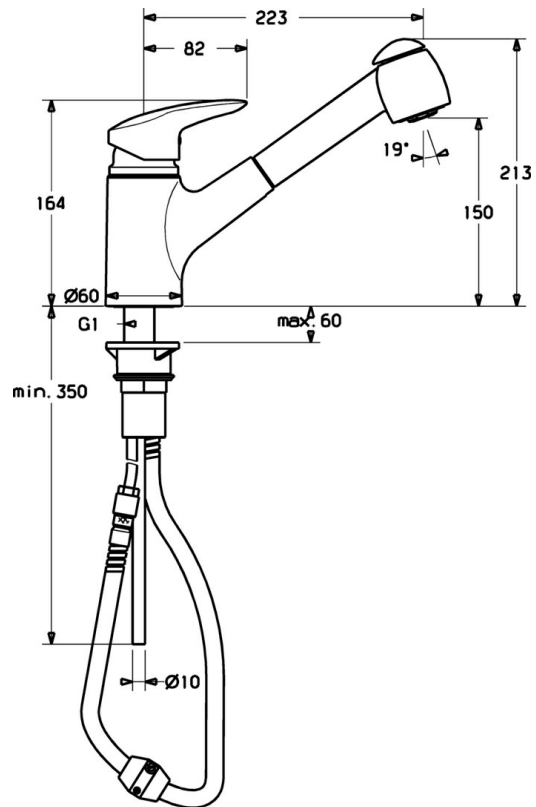

EAN: 4019636103784
static.hansa.com/70102183

- Kitchen
- Single-lever
- Deck mounted
- Chrome
- Single operating lever/handle, Hot/Cold symbols
- Copper inlet pipes

Technical data

Technical properties

Hot water supply	max. +80°C
Working pressure	0.5-10 bar
Material	Brass

Regulations

EN standard	EN 817
-------------	---------------

Spare parts

SP70102183

	Name	Code
1.1	Plug Discontinued	79900070
1.2	Hexagonal plug, M5x8, SW2.5 Discontinued	79900151
2	Cap Discontinued	79900308
3	Eye screw	79900154
4	Spacer ring	79900143
5	Cartridge	79900391
21	Retaining screw Discontinued	79900959
25	Wall bracket Discontinued	79901067
26	Raising socket Discontinued	79900960
27	Counterbalance Discontinued	79900066
28	Pull-out spout Discontinued	79901069
29	Aerator, M24x1	79900048
32	Hose, M14x1-1/2, L=1500 mm	79900064
33	Passing-through bushing Discontinued	79900068
34	Gasket ring	79900318