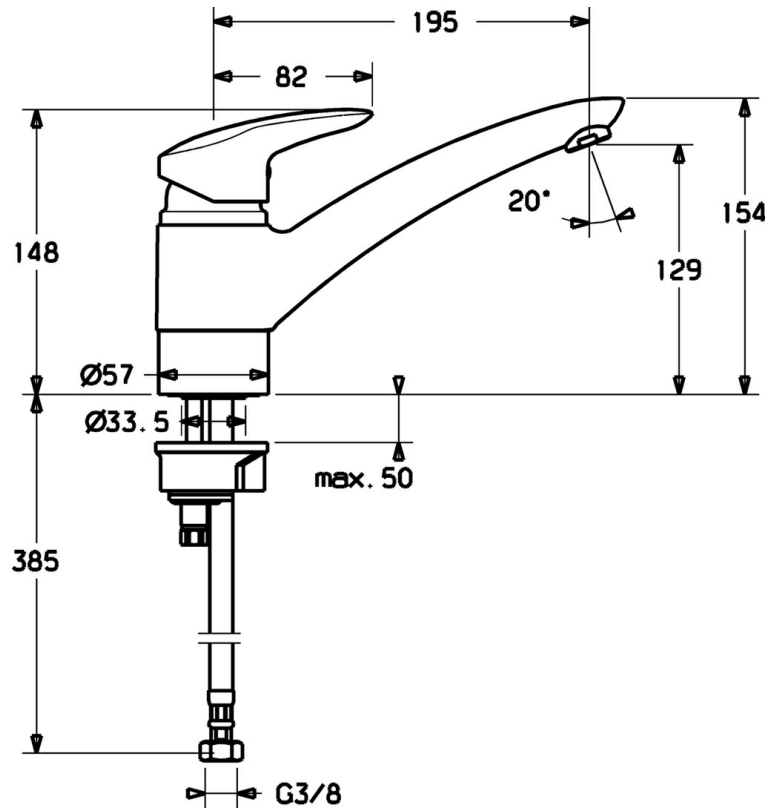

EAN: 4019636103616  
[static.hansa.com/70082283](http://static.hansa.com/70082283)

- Kitchen
- Single-lever
- Deck mounted
- Chrome
- Single operating lever/handle, Hot/Cold symbols
- Flexible inlet pipes

## Technical data

### Technical properties

Hot water supply	<b>max. +70°C</b>
Working pressure	<b>0.5-10 bar</b>
Material	<b>Brass</b>

### SP70082283

---

	<b>Name</b>	<b>Code</b>
1.1	Plug Discontinued	79900070
1.2	Hexagonal plug, M5x8, SW2.5 Discontinued	79900151
2	Cap Discontinued	79900308
3	Eye screw	79900154
4	Spacer ring	79900143
5	Cartridge	79900391
5.1	Sealing kit Discontinued	79900082
5.2	Gasket, 15x18x4.5 Discontinued	79900138
5.3	Gasket, 9x12.2x4.5	79900137
8	Aerator, M24x1	79900048
16	Raising socket Discontinued	79900957
17	Retaining screw	79900958
18	Hose, M10x1, G3/8, L=415	79901049
19	Sealing kit Discontinued	79900956
20	Spout Discontinued	79901064