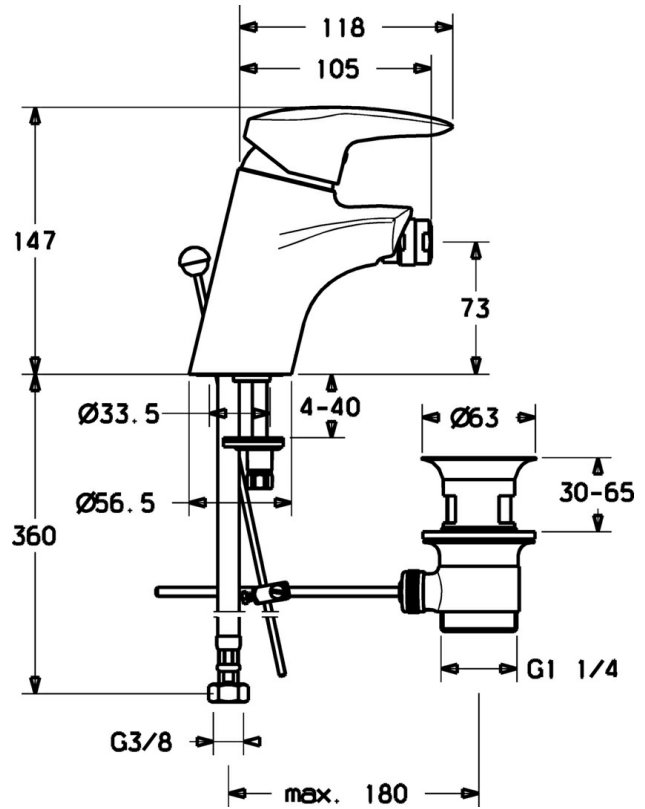

EAN: 4019636103609
static.hansa.com/70073283

- Bidet
- Single-lever
- Deck mounted
- Chrome

Technical data

Technical properties

Hot water supply	max. +80°C
Working pressure	0.5-10 bar
Material	Brass

Spare parts

SP70073283

	Name	Code
1.1	Plug Discontinued	79900070
1.2	Hexagonal plug, M5x8, SW2.5 Discontinued	79900151
2	Covering cap	79901095
3	Screw	79900223
4	Spacer ring	79900145
5	Cartridge	79900391
5.1	Sealing kit Discontinued	79900082
5.2	Gasket, 15x18x4.5 Discontinued	79900138
5.3	Gasket, 9x12.2x4.5	79900137
6	Pop-up operating rod Discontinued	79900197
7	Retaining screw Discontinued	79900964
8	Aerator, M24x1	79900048
12	Bar for pop-up waste	79900080
12.1	Swivel joint	79900077
13	Plug, d 63 mm	79900038
14	Pop-up waste	79900034
15	Swivel joint Discontinued	79900201
18	Hose, M10x1, G3/8, L=415	79901049
18.1	Coupling pipe Discontinued	79901099