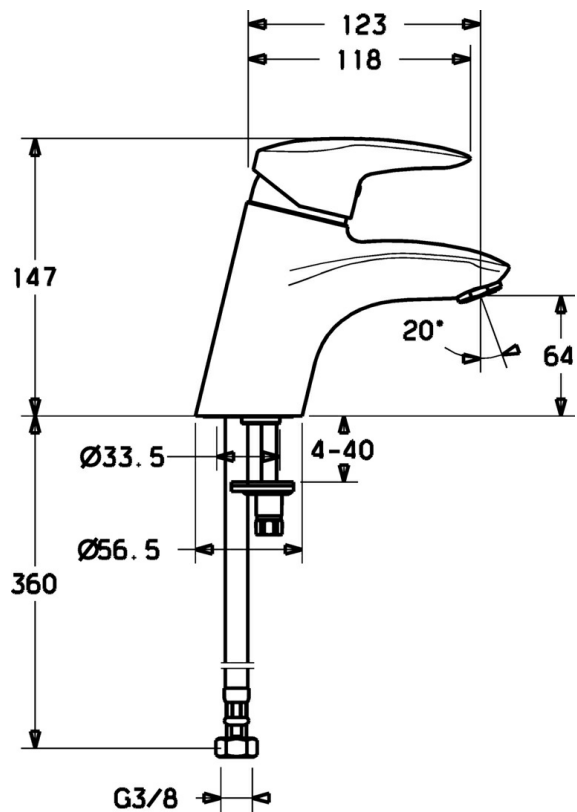

EAN: 4019636104293
static.hansa.com/70062283

- Washbasin
- Single-lever
- Deck mounted
- Chrome
- Fixed spout

Technical data

Technical properties

Hot water supply	max. +80°C
Working pressure	0.5-10 bar
Material	Brass

Spare parts

SP70062283

	Name	Code
1.1	Plug Discontinued	79900070
1.2	Hexagonal plug, M5x8, SW2.5 Discontinued	79900151
2	Covering cap	79901095
3	Screw	79900223
4	Spacer ring	79900145
5	Cartridge	79900391
5.1	Sealing kit Discontinued	79900082
5.2	Gasket, 15x18x4.5 Discontinued	79900138
5.3	Gasket, 9x12.2x4.5	79900137
7	Retaining screw Discontinued	79900964
8	Aerator, M24x1	79900048
18	Hose, M10x1, G3/8, L=415	79901049
18.1	Coupling pipe Discontinued	79901099