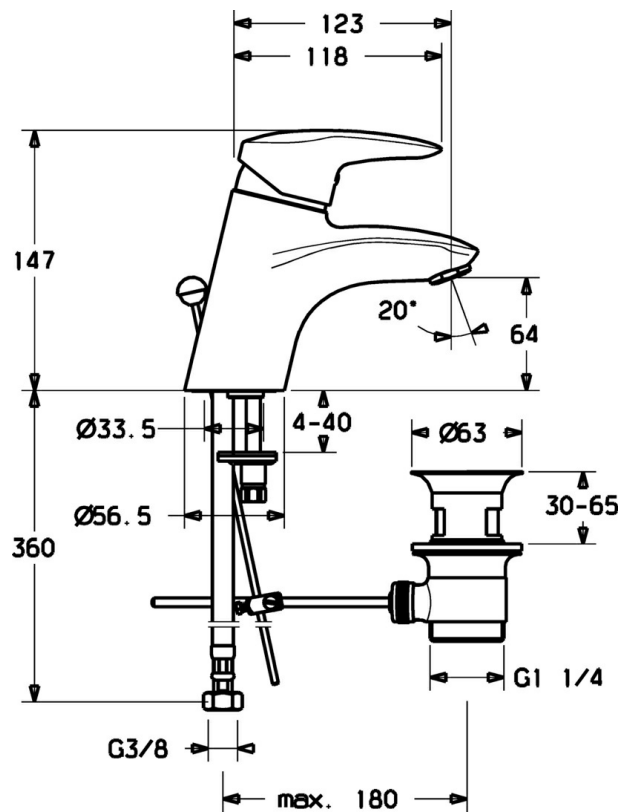

EAN: 4019636103586
static.hansa.com/70042283

- Washbasin
- Single-lever
- Deck mounted
- Chrome
- Fixed spout

Technical data

Technical properties

Hot water supply	max. +80°C
Working pressure	0.5-10 bar
Material	Brass

Spare parts

SP70042283

	Name	Code
1.1	Plug Discontinued	79900070
1.2	Hexagonal plug, M5x8, SW2.5 Discontinued	79900151
2	Covering cap	79901095
3	Screw	79900223
4	Spacer ring	79900145
5	Cartridge	79900391
5.1	Sealing kit Discontinued	79900082
5.2	Gasket, 15x18x4.5 Discontinued	79900138
5.3	Gasket, 9x12.2x4.5	79900137
6	Pop-up operating rod Discontinued	79900197
7	Retaining screw Discontinued	79900964
8	Aerator, M24x1	79900048
12	Bar for pop-up waste	79900080
12.1	Swivel joint	79900077
13	Plug, d 63 mm	79900038
14	Pop-up waste	79900034
18	Hose, M10x1, G3/8, L=415	79901049
18.1	Coupling pipe Discontinued	79901099