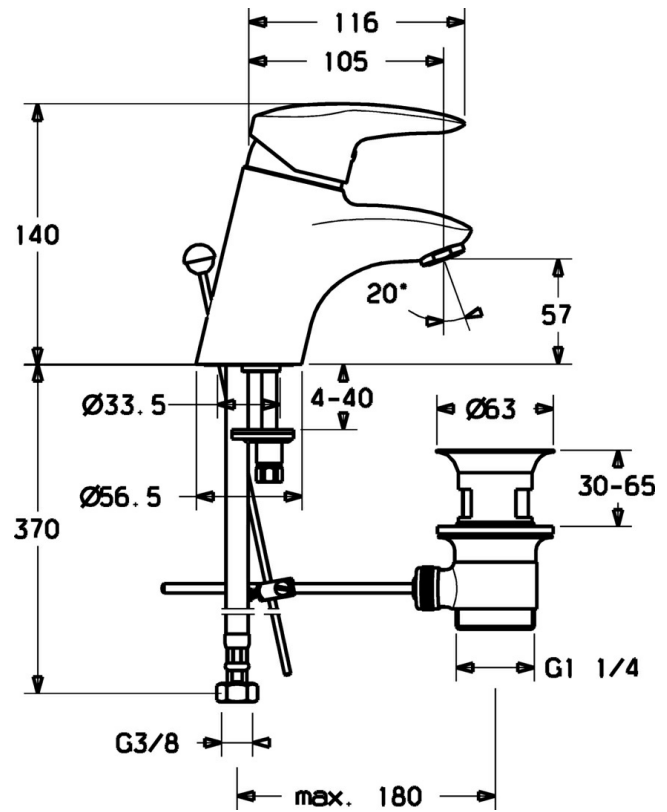

EAN: 4019636103555
static.hansa.com/70012283

- Washbasin
- Single-lever
- Deck mounted
- Chrome
- Fixed spout

Technical data

Technical properties

Hot water supply	max. +80°C
Working pressure	0.5-10 bar
Material	Brass

Spare parts

SP70012283

	Name	Code
1.1	Plug Discontinued	79900070
1.2	Hexagonal plug, M5x8, SW2.5 Discontinued	79900151
2	Covering cap	79901095
3	Screw	79900223
4	Spacer ring	79900145
5	Cartridge	79900391
5.1	Sealing kit Discontinued	79900082
5.2	Gasket, 15x18x4.5 Discontinued	79900138
5.3	Gasket, 9x12.2x4.5	79900137
6	Pop-up operating rod Discontinued	79900197
7	Retaining screw Discontinued	79900964
8	Aerator, M24x1	79900048
12	Bar for pop-up waste	79900080
12.1	Swivel joint	79900077
13	Plug, d 63 mm	79900038
14	Pop-up waste	79900034
18	Hose, M10x1, G3/8, L=415	79901049
18.1	Coupling pipe Discontinued	79901099