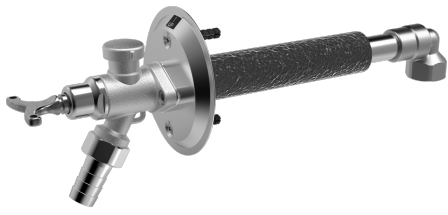

EAN: 4015474277434
static.hansa.com/69509101

- Garden
- Wall mounted
- Chrome
- Vacuum breaker
- Flexible length / can be shortened, Frost proof

Technical data

Technical properties

DN-size (nominal dimension)	DN15
Hot water supply	max. +80°C
Working pressure	0.5-10 bar

Spare parts

SP69509101

	Name	Code
1	Key	59914267
2	Bushing	59914268
3	Inside spindle	59914269
4	Vacuum valve head	59914270
5	Vacuum breaker	59914271
6	Retainer bushing	59914272
7	Outer body	59914273
8	Ball chain	59914274
9	Hose coupling	59914275