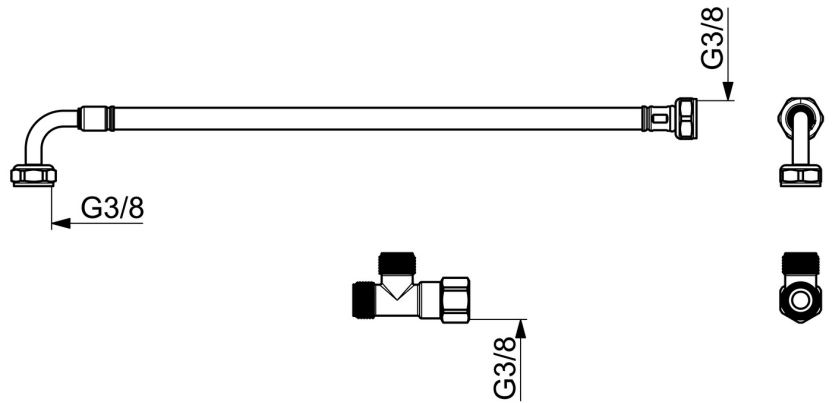

EAN: 4015474277984
static.hansa.com/66390200

- Public & Semi-public, Health & Care, Accessories
- Flexible inlet pipes
- Chrome
- T-piece

Technical data

Technical properties

Hot water supply	max. +80°C
Working pressure	1-10 bar
Connection size	G3/8