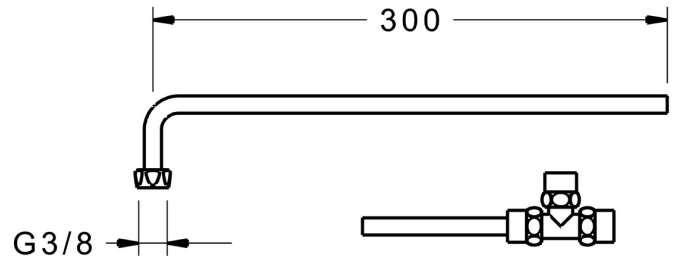

EAN: 4015474277977
static.hansa.com/66380100

- Public & Semi-public, Health & Care, Accessories
- Chrome
- Copper inlet pipes
- T-piece

Technical data

Technical properties

Hot water supply	max. +80°C
Connection size	G3/8
Length / Height	300 mm