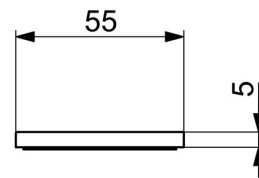

EAN: 4015474267909
static.hansa.com/66360000

- Accessories

- Chrome

Technical data
