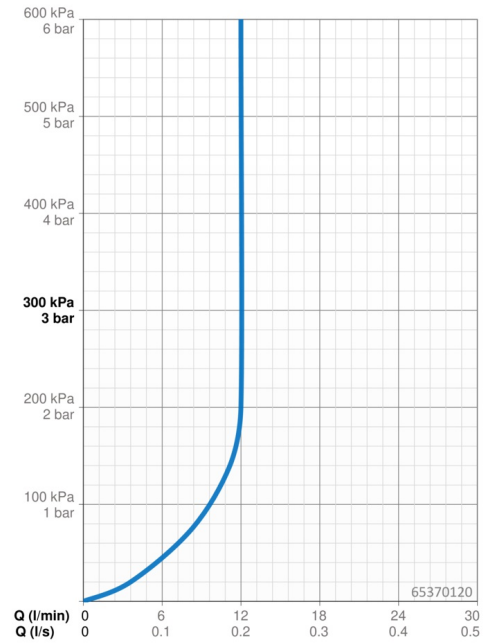

EAN: 4057304001024
static.hansa.com/65370120

- Shower solutions
- Wall mounted
- Chrome
- Hand shower, Shower rail, Adjustable shower rail bracket, Soap dish, Shower holder, Shower hose (1750 mm), Anti limescale technology (easy to clean)
- Normal - Even and soft water stream, Rain - Even and strong water stream, Sensitive - Gentle water stream
- 3 spray functions

Technical data

Flow properties

Flow-rate at 3 bar (with flow controller) **12.0 l/min**

Technical properties

DN-size (nominal dimension) **DN15**
 Hot water supply **max. +65°C**
 Working pressure **0.5-5 bar**
 Connection size **G1/2**
 Diameter **22 mm**
 Length / Height **970 mm**
 Material **Composite**