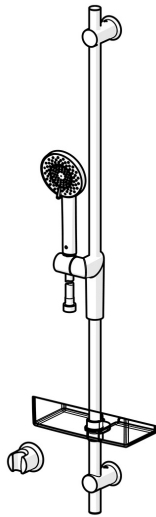

EAN: 4057304001024
static.hansa.com/65370120

- Shower solutions
- Wall mounted
- Chrome
- Hand shower, Shower rail, Adjustable shower rail bracket, Soap dish, Shower holder, Shower hose (1750 mm), Anti limescale technology (easy to clean)
- Normal - Even and soft water stream, Rain - Even and strong water stream, Sensitive - Gentle water stream
- 3 spray functions

Technical data

Flow properties

Flow-rate at 3 bar (with flow controller) **12.0 l/min**

Technical properties

DN-size (nominal dimension) **DN15**
 Hot water supply **max. +65°C**
 Working pressure **0.5-5 bar**
 Connection size **G1/2**
 Diameter **22 mm**
 Length / Height **970 mm**
 Material **Composite**

Spare parts

SP65360120

	Name	Code
1	Slide for shower rail	59914147
2	Wall bracket Discontinued	59914148