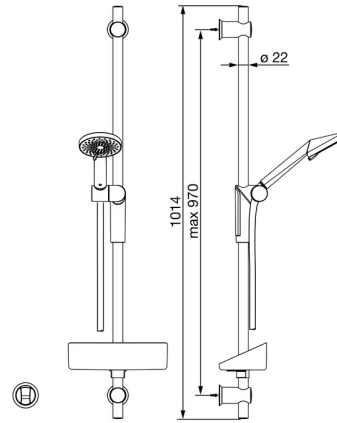

EAN: 4057304001024
static.hansa.com/65370120

- Shower solutions
- Wall mounted
- Chrome
- Hand shower, Shower rail, Adjustable shower rail bracket, Soap dish, Shower holder, Shower hose (1750 mm), Anti limescale technology (easy to clean)
- Normal - Even and soft water stream, Rain - Even and strong water stream, Sensitive - Gentle water stream
- 3 spray functions

Technical data

Flow properties

Flow-rate at 3 bar (with flow controller) **12.0 l/min**

Technical properties

DN-size (nominal dimension) **DN15**
 Hot water supply **max. +65°C**
 Working pressure **0.5-5 bar**
 Connection size **G1/2**
 Diameter **22 mm**
 Length / Height **970 mm**
 Material **Composite**

Spare parts

SP65360120

	Name	Code
1	Slide for shower rail	59914147
2	Wall bracket Discontinued	59914148