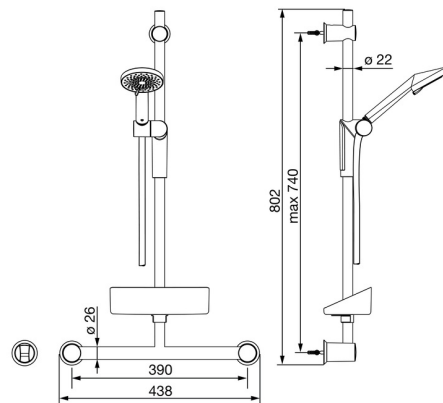

EAN: 4015474273474
static.hansa.com/65360320

- Shower solutions
- Wall mounted
- Chrome
- Hand shower, Shower rail, Adjustable shower rail bracket, Soap dish, Shower holder, Shower hose (1750 mm), Anti limescale technology (easy to clean)
- Normal - Even and soft water stream, Rain - Even and strong water stream, Sensitive – Gentle water stream
- Faucet is GGT-approved user test GOOD
- 3 spray functions

Technical data

Flow properties

Flow-rate at 3 bar (with flow controller) **12.0 l/min**

Technical properties

Hot water supply **max. +65°C**
 Working pressure **0.5-5 bar**
 Connection size **G1/2**
 Diameter **22 mm**
 Length / Height **740 mm**

Spare parts

SP65360120

	Name	Code
1	Slide for shower rail	59914147
2	Wall bracket Discontinued	59914148