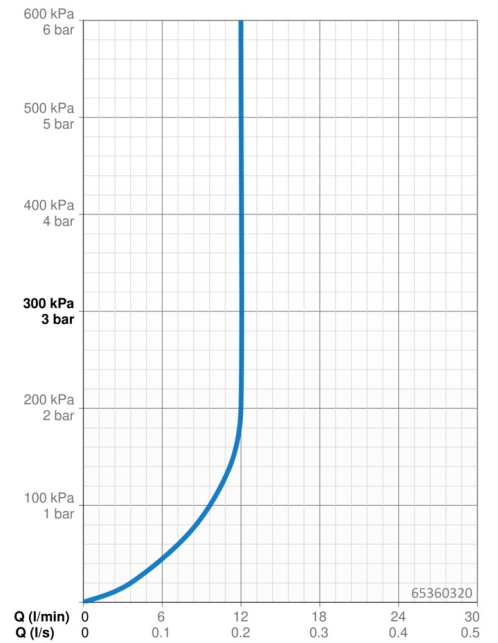

EAN: 4015474273474
static.hansa.com/65360320

- Shower solutions
- Wall mounted
- Chrome
- Hand shower, Shower rail, Adjustable shower rail bracket, Soap dish, Shower holder, Shower hose (1750 mm), Anti limescale technology (easy to clean)
- Normal - Even and soft water stream, Rain - Even and strong water stream, Sensitive – Gentle water stream
- Faucet is GGT-approved user test GOOD
- 3 spray functions

Technical data

Flow properties

Flow-rate at 3 bar (with flow controller) **12.0 l/min**

Technical properties

Hot water supply **max. +65°C**
 Working pressure **0.5-5 bar**
 Connection size **G1/2**
 Diameter **22 mm**
 Length / Height **740 mm**