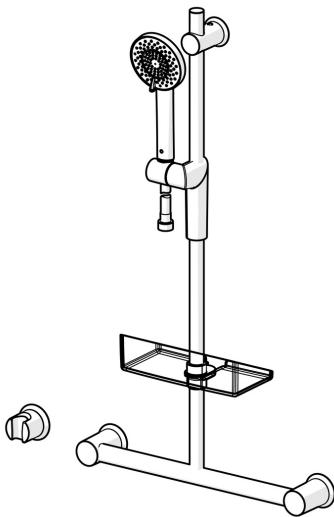

EAN: 4015474273474
static.hansa.com/65360320

- Shower solutions
- Wall mounted
- Chrome
- Hand shower, Shower rail, Adjustable shower rail bracket, Soap dish, Shower holder, Shower hose (1750 mm), Anti limescale technology (easy to clean)
- Normal - Even and soft water stream, Rain - Even and strong water stream, Sensitive – Gentle water stream
- Faucet is GGT-approved user test GOOD
- 3 spray functions

Technical data

Flow properties

Flow-rate at 3 bar (with flow controller) **12.0 l/min**

Technical properties

Hot water supply **max. +65°C**
 Working pressure **0.5-5 bar**
 Connection size **G1/2**
 Diameter **22 mm**
 Length / Height **740 mm**

Spare parts

SP65360120

	Name	Code
1	Slide for shower rail	59914147
2	Wall bracket Discontinued	59914148