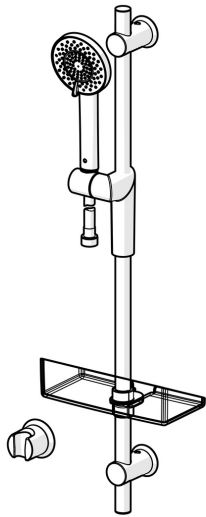

EAN: 4057304014482
static.hansa.com/6536012033

- Shower solutions
- Wall mounted
- Matt black
- Hand shower, Shower rail, Adjustable shower rail bracket, Soap dish, Shower holder, Shower hose (1750 mm)
- 3 spray functions

Technical data

Technical properties

Hot water supply	max. +65°C
Working pressure	0.5-5 bar
Connection size	G1/2

Regulations

EN standard	EN 1112, EN 1113
-------------	-------------------------

Approvals and Declarations