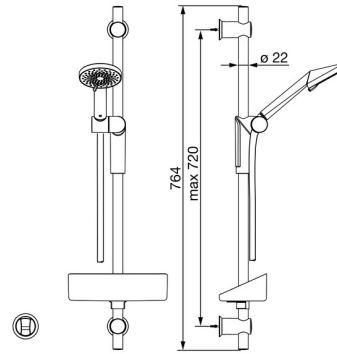

EAN: 4057304014482
static.hansa.com/6536012033

- Shower solutions
- Wall mounted
- Matt black
- Hand shower, Shower rail, Adjustable shower rail bracket, Soap dish, Shower holder, Shower hose (1750 mm)
- 3 spray functions

Technical data

Technical properties

Hot water supply	max. +65°C
Working pressure	0.5-5 bar
Connection size	G1/2

Regulations

EN standard	EN 1112, EN 1113
-------------	-------------------------

Approvals and Declarations