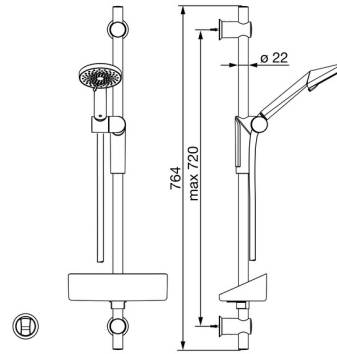

EAN: 4015474273467
static.hansa.com/65360120

- Shower solutions
- Wall mounted
- Chrome
- Soap dish

Technical data

Technical properties

Hot water supply	max. +65°C
Working pressure	0.5-5 bar
Connection size	G1/2

Spare parts

SP65360120

	Name	Code
1	Slide for shower rail	59914147
2	Wall bracket Discontinued	59914148