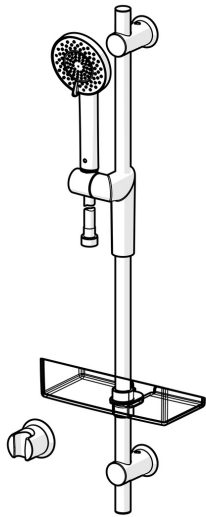

EAN: 4015474273467
static.hansa.com/65360120

- Shower solutions
- Wall mounted
- Chrome
- Soap dish

Technical data

Technical properties

Hot water supply	max. +65°C
Working pressure	0.5-5 bar
Connection size	G1/2

Spare parts

SP65360120

	Name	Code
1	Slide for shower rail	59914147
2	Wall bracket Discontinued	59914148