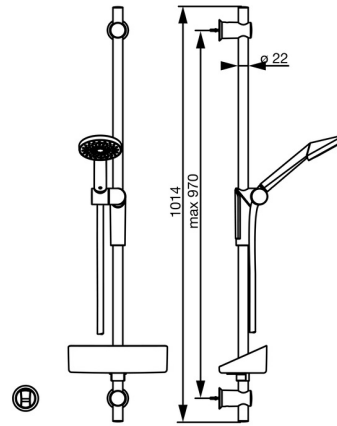

EAN: 4057304001154
static.hansa.com/65350110

- Shower solutions
- Wall mounted
- Chrome
- Shower hose (1750 mm), Adjustable shower rail bracket, Soap dish, Shower holder, Anti limescale technology (easy to clean)
- 1 spray function

Technical data

Technical properties

Hot water supply	max. +65°C
Working pressure	0.5-5 bar
Connection size	G1/2
Length / Height	970 mm

Spare parts

SP65360120

	Name	Code
1	Slide for shower rail	59914147
2	Wall bracket Discontinued	59914148