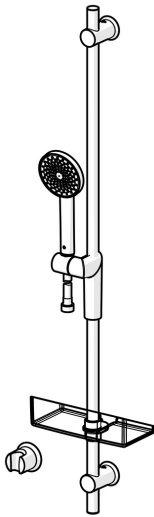

EAN: 4057304001154
static.hansa.com/65350110

- Shower solutions
- Wall mounted
- Chrome
- Shower hose (1750 mm), Adjustable shower rail bracket, Soap dish, Shower holder, Anti limescale technology (easy to clean)
- 1 spray function

Technical data

Technical properties

Hot water supply	max. +65°C
Working pressure	0.5-5 bar
Connection size	G1/2
Length / Height	970 mm

Spare parts

SP65360120

	Name	Code
1	Slide for shower rail	59914147
2	Wall bracket Discontinued	59914148