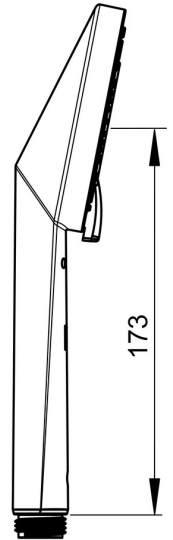

EAN: 4015474273481
static.hansa.com/65320100

- Shower solutions
- Accessories
- Chrome
- Anti limescale technology (easy to clean)
- Normal - Even and soft water stream, Refreshing - Strong water stream, activates and refreshes body, Relaxing - Soft water stream, pleasant for entire body
- 3 spray functions

Technical data

Flow properties

Flow-rate at 3 bar **12.0 l/min**

Technical properties

Hot water supply **max. +65°C**
 Working pressure **0.5-5 bar**
 Connection size **G1/2**
 Material **Composite**

Regulations