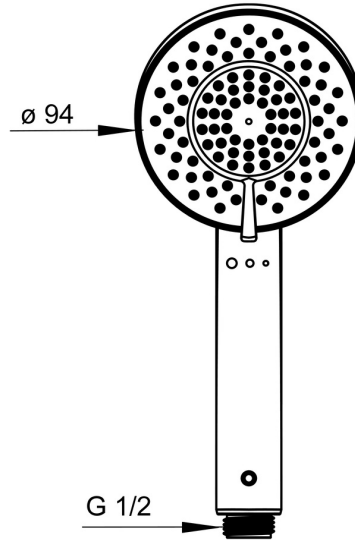

EAN: 4015474273481
static.hansa.com/65320100

- Shower solutions
- Accessories
- Chrome
- Anti limescale technology (easy to clean)
- Normal - Even and soft water stream, Refreshing - Strong water stream, activates and refreshes body, Relaxing - Soft water stream, pleasant for entire body
- 3 spray functions

Technical data

Flow properties

Flow-rate at 3 bar **12.0 l/min**

Technical properties

Hot water supply **max. +65°C**
 Working pressure **0.5-5 bar**
 Connection size **G1/2**
 Material **Composite**

Regulations