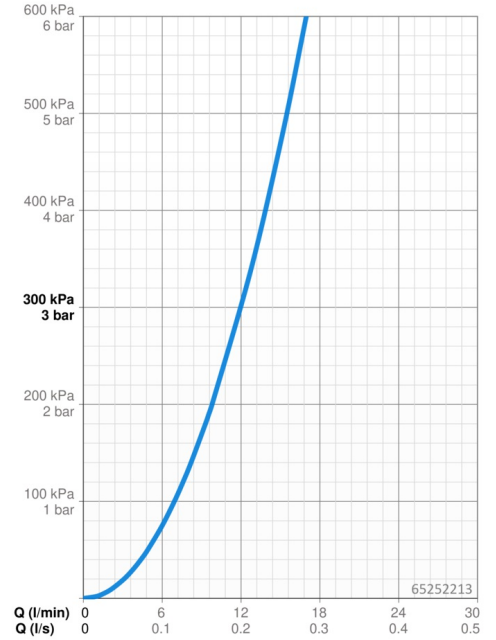

Technical data

Flow properties

Flow-rate at 3 bar **12.0 l/min**

Technical properties

DN-size (nominal dimension) **DN15**
Hot water supply **max. +70°C**
Working pressure **1-10 bar**
Connection size **G3/8**
Projection **200 mm**
Backflow prevention (EN1717) **EB**
Material **Brass/Plastic**

Software settings

Afterflow period **4 s (2/4/8/10/20 s)**
Automatic flush **off (off/12/24/48/72 h)**
Automatic flush period **30 s (10/30/60/120/180 s)**
Max. flow period **40 s (10/40/60/120/180 s)**

Electronic properties

Electrical Connection **230 / 5 V**

Regulations

EU Directives **C € Low Voltage Directive 2014/35/EU , EMC Directive 2014/30/EU , RoHS Directive 2011/65/EU**
EN standard **EN 1111, EN 200 , EN 15091, ETSI EN 301 489-1 V1.9.2 , ETSI EN 300 328 v2.2.2 , EN 61000-6-1:2007 , EN 61000-6-3:2007+A1:2011+AC:2012 , EN 60335-1:2012+A11+A13+A14+A2+A15:2021, Part 19.11.4**
Protection class **IP 55 / transformer IP 20**

Approvals and Declarations

Declaration of conformity **LVD**