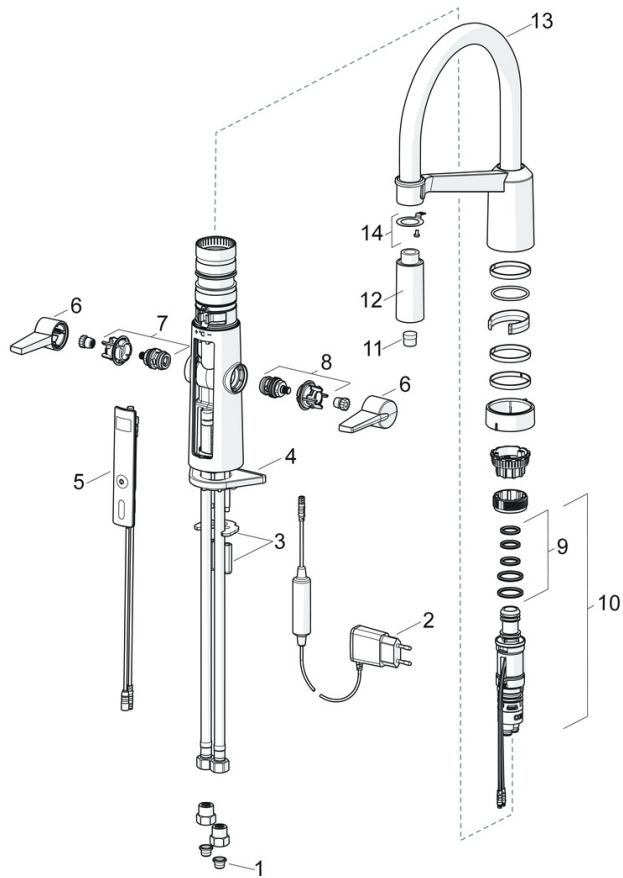

EAN: 4057304004513
static.hansa.com/65252213

- Kitchen
- Public & Semi-public, Industry
- Hybrid, Plug transformer
- Deck mounted
- Chrome
- Swivel spout
- Easy-Grip surface, Two operating levers/handles
- Push operated diverter, Automatic reset
- Normal - Even and soft water stream, Intense - invigorating water stream
- Pull-out hand spray
- Ceramic head part for flow control, Mixing valve for manual temperature control, Litter filter(s)
- Autofocus infrared sensor, Solenoid valve, Power supply, Light indicated function(s)
- Flexible inlet pipes
- Surfaces in contact with drinking water contain less than 0.3% lead, Waterways without nickel coating, Software settings adjustable via buttons
- Soft- and Needle-Spray
- 2 spray functions

Technical data

Flow properties

Flow-rate at 3 bar **12.0 l/min**

Technical properties

DN-size (nominal dimension) **DN15**
 Hot water supply **max. +70°C**
 Working pressure **1-10 bar**
 Connection size **G3/8**
 Projection **200 mm**
 Backflow prevention (EN1717) **EB**
 Material **Brass/Plastic**

Electronic properties

Electrical Connection **230 / 5 V**

Regulations

EU Directives **C € Low Voltage Directive 2014/35/EU , EMC Directive 2014/30/EU , RoHS Directive 2011/65/EU**
 EN standard **EN 1111, EN 200 , EN 15091, ETSI EN 301 489-1 V1.9.2 , ETSI EN 300 328 v2.2.2 , EN 61000-6-1:2007 , EN 61000-6-3:2007+A1:2011+AC:2012 , EN 60335-1:2012+A11+A13+A14+A2+A15:2021, Part 19.11.4**
 Protection class **IP 55 / transformer IP 20**

Approvals and Declarations

Declaration of conformity **LVD**

Spare parts

SP65252213

	Name	Code
01	Litter filters	59914085
02	Power supply, 5 V Discontinued	59914138
03	Fixing plates with nuts	59914132
04	Supporting plate	59910008
05	User interface	59914139
06	Lever	59914140
07	Headpart for hot water	59914141
08	Headpart for cold water	59914142
09	Sealing kit	59914144
10	Temperature regulator	59914585
11	Aerator	59914583
12	Shower head	59914584
13	High spout	59914582
14	Fixing part Discontinued	59914615