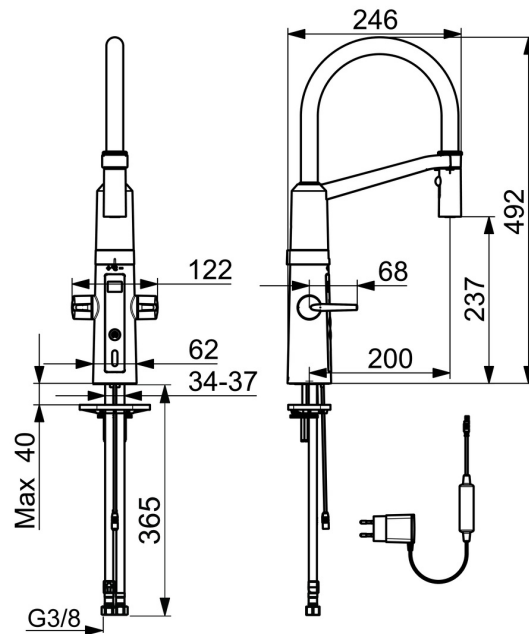

EAN: 4057304004513
static.hansa.com/65252213

- Kitchen
- Public & Semi-public, Industry
- Hybrid, Plug transformer
- Deck mounted
- Chrome
- Swivel spout
- Easy-Grip surface, Two operating levers/handles
- Push operated diverter, Automatic reset
- Normal - Even and soft water stream, Intense - invigorating water stream
- Pull-out hand spray
- Ceramic head part for flow control, Mixing valve for manual temperature control, Litter filter(s)
- Autofocus infrared sensor, Solenoid valve, Power supply, Light indicated function(s)
- Flexible inlet pipes
- Surfaces in contact with drinking water contain less than 0.3% lead, Waterways without nickel coating, Software settings adjustable via buttons
- Soft- and Needle-Spray
- 2 spray functions

Technical data

Flow properties

Flow-rate at 3 bar **12.0 l/min**

Technical properties

DN-size (nominal dimension) **DN15**
 Hot water supply **max. +70°C**
 Working pressure **1-10 bar**
 Connection size **G3/8**
 Projection **200 mm**
 Backflow prevention (EN1717) **EB**
 Material **Brass/Plastic**

Approvals and Declarations

Declaration of conformity **LVD**

Spare parts

SP65252213

	Name	Code
01	Litter filters	59914085
02	Power supply, 5 V Discontinued	59914138
03	Fixing plates with nuts	59914132
04	Supporting plate	59910008
05	User interface	59914139
06	Lever	59914140
07	Headpart for hot water	59914141
08	Headpart for cold water	59914142
09	Sealing kit	59914144
10	Temperature regulator	59914585
11	Aerator	59914583
12	Shower head	59914584
13	High spout	59914582
14	Fixing part Discontinued	59914615