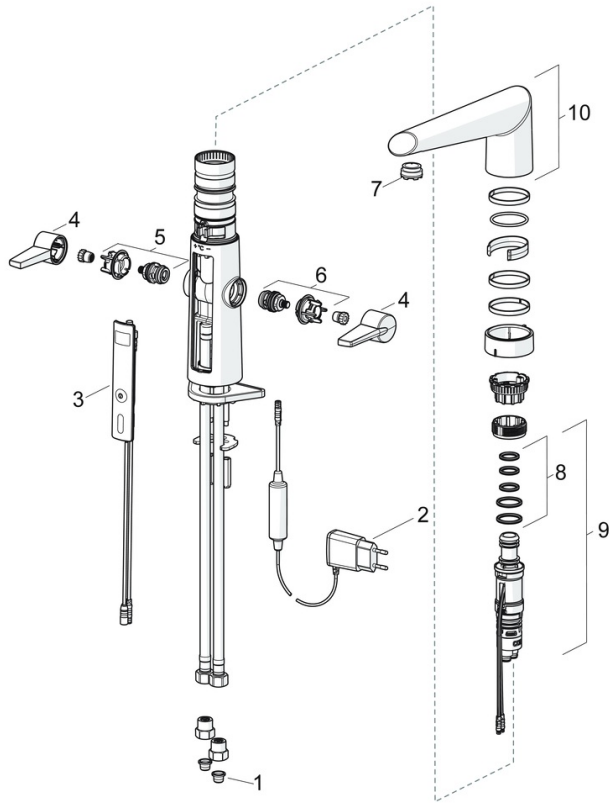

Spare parts

SP65232213

	Name	Code
01	Litter filters	59914085
02	Power supply, 5 V Discontinued	59914138
03	User interface	59914139
04	Lever	59914140
05	Headpart for hot water	59914141
06	Headpart for cold water	59914142
07	Aerator and key, M24x1 STD CC S	59914143
08	Sealing kit	59914144
09	Temperature regulator	59914145
10	Spout	59914620
N.I.	Fitting ring for aerator	59914339