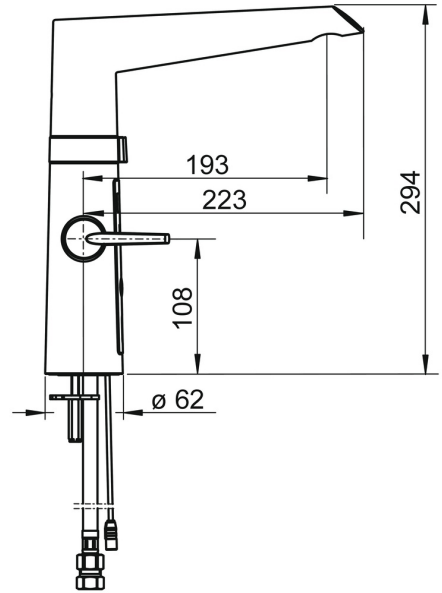

EAN: 4015474273443  
[static.hansa.com/65232213](http://static.hansa.com/65232213)

- Kitchen
- Public & Semi-public, Industry
- Hybrid, Plug transformer
- Deck mounted
- Chrome
- Swivel spout, Swivel range limiting option
- Hidden aerator, Standard aerator
- Two operating levers/handles, Easy-Grip surface
- Ceramic head part for flow control, Mixing valve for manual temperature control, Litter filter(s)
- Autofocus infrared sensor, Solenoid valve, External control unit, Power supply, Light indicated function(s)
- Flexible inlet pipes
- Surfaces in contact with drinking water contain less than 0.3% lead, Inner body made of DZR brass, Waterways without nickel coating, Software settings adjustable via buttons
- Faucet is GGT-approved user test VERY GOOD

### Technical properties

DN-size (nominal dimension)	<b>DN15</b>
Hot water supply	<b>max. +70°C</b>
Working pressure	<b>1-10 bar</b>
Connection size	<b>G3/8</b>
Projection	<b>193 mm</b>
Backflow prevention (EN1717)	<b>AA</b>
Material	<b>Brass/Plastic</b>