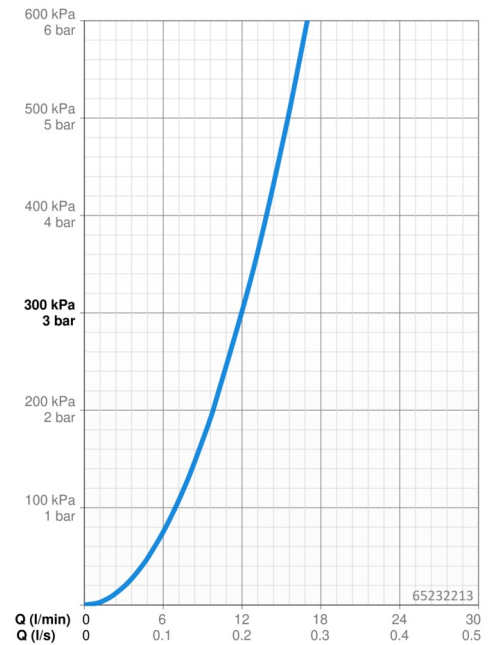

Technical data

Flow properties

Flow-rate at 3 bar	12.0 l/min
Pressure loss with flow (0.2 l/s)	2.9 bar

Technical properties

DN-size (nominal dimension)	DN15
Hot water supply	max. +70°C
Working pressure	1-10 bar
Connection size	G3/8
Projection	193 mm
Backflow prevention (EN1717)	AA
Material	Brass/Plastic

Software settings

Afterflow period	4 s (2/4/8/10/20 s)
Automatic flush	off (off/12/24/48/72 h)
Automatic flush period	30 s (10/30/60/120/180 s)
Max. flow period	40 s (10/40/60/120/180 s)

Electronic properties

Electrical Connection	230 / 5 V

Regulations

EU Directives	C € Low Voltage Directive 2014/35/EU , EMC Directive 2014/30/EU , RoHS Directive 2011/65/EU
EN standard	ETSI EN 301 489-1 V1.9.2 , ETSI EN 300 328 v2.2.2 , EN 61000-6-1:2007 , EN 61000-6-3:2007+A1:2011+AC:2012 , EN 60335-1:2012+A11+A13+A14+A14+A2+A15:2021, Part 19.11.4
Noise class	I (ISO 3822)
Protection class	IP 54 / transformer IP 20

Approvals and Declarations

Declaration of conformity	LVD
EPD	S-P-07817