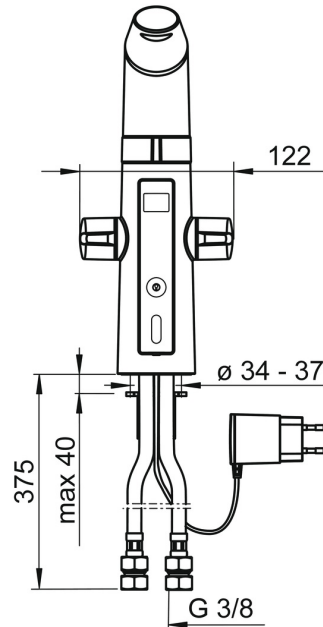

EAN: 4015474273443  
[static.hansa.com/65232213](http://static.hansa.com/65232213)

- Kitchen
- Public & Semi-public, Industry
- Hybrid, Plug transformer
- Deck mounted
- Chrome
- Swivel spout, Swivel range limiting option
- Hidden aerator, Standard aerator
- Two operating levers/handles, Easy-Grip surface
- Ceramic head part for flow control, Mixing valve for manual temperature control, Litter filter(s)
- Autofocus infrared sensor, Solenoid valve, External control unit, Power supply, Light indicated function(s)
- Flexible inlet pipes
- Surfaces in contact with drinking water contain less than 0.3% lead, Inner body made of DZR brass, Waterways without nickel coating, Software settings adjustable via buttons
- Faucet is GGT-approved user test VERY GOOD

### Technical properties

DN-size (nominal dimension)	<b>DN15</b>
Hot water supply	<b>max. +70°C</b>
Working pressure	<b>1-10 bar</b>
Connection size	<b>G3/8</b>
Projection	<b>193 mm</b>
Backflow prevention (EN1717)	<b>AA</b>
Material	<b>Brass/Plastic</b>

### Electronic properties

Electrical Connection	<b>230 / 5 V</b>
-----------------------	------------------