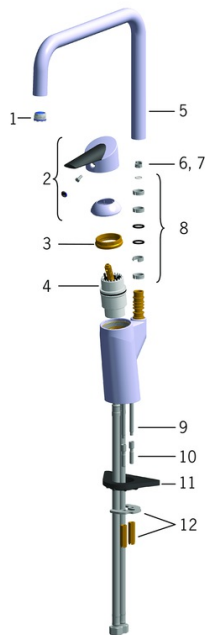

EAN: 4015474277427
static.hansa.com/65212203

- Kitchen
- Single-lever
- Deck mounted
- Chrome
- Swivel spout, Swivel range limiting option
- Hidden aerator
- Easy-Grip surface, Eco feature for water flow, Single operating lever/handle, Hot/Cold symbols
- Limitation option for maximum temperature and flow-rate, Adjustable hot water stop (included, retrofittable)
- Litter filter(s), ϕ 40 mm ceramic cartridge for flow and temperature control
- Flexible inlet pipes
- Inner body made of DZR brass, Surfaces in contact with drinking water contain less than 0.3% lead, Waterways without nickel coating

Technical data

Flow properties

Eco-flow at 3 bar	6.0 l/min
Flow-rate at 3 bar	13.2 l/min
Pressure loss with flow (0.2 l/s)	2.5 bar

Technical properties

DN-size (nominal dimension)	DN15
Hot water supply	max. +70°C
Working pressure	0.5-10 bar
Connection size	G3/8
Projection	217 mm
Material	Brass/Plastic

Regulations

EN standard	EN 817
-------------	---------------

Spare parts

SP65212203

	Name	Code
01	Aerator and key, M18.5x1	59914350
02	Lever Discontinued	59914170
03	Tightening nut, M42x1.5, SW 38	59914128
04	Cartridge, 4.0 Classic	59914129
05	Spout Discontinued	59914265
06	Spout overturning stopper, 120° Discontinued	59914429
07	Spout overturning stopper, 60°/0°	59914264
08	Sealing kit for spout	59914266
09	Fixing screw, M6x65 Discontinued	59914259
10	Extension screw kit, M6 Discontinued	59914175
11	Supporting plate	59910008
12	Fixing plates with nuts	59914132