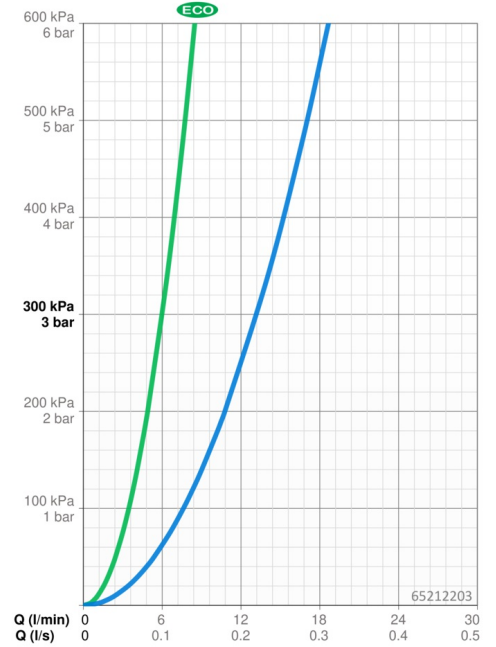

Technical data

Flow properties

Eco-flow at 3 bar	6.0 l/min
Flow-rate at 3 bar	13.2 l/min
Pressure loss with flow (0.2 l/s)	2.5 bar

Technical properties

DN-size (nominal dimension)	DN15
Hot water supply	max. +70°C
Working pressure	0.5-10 bar
Connection size	G3/8
Projection	217 mm
Material	Brass/Plastic

Regulations

EN standard	EN 817