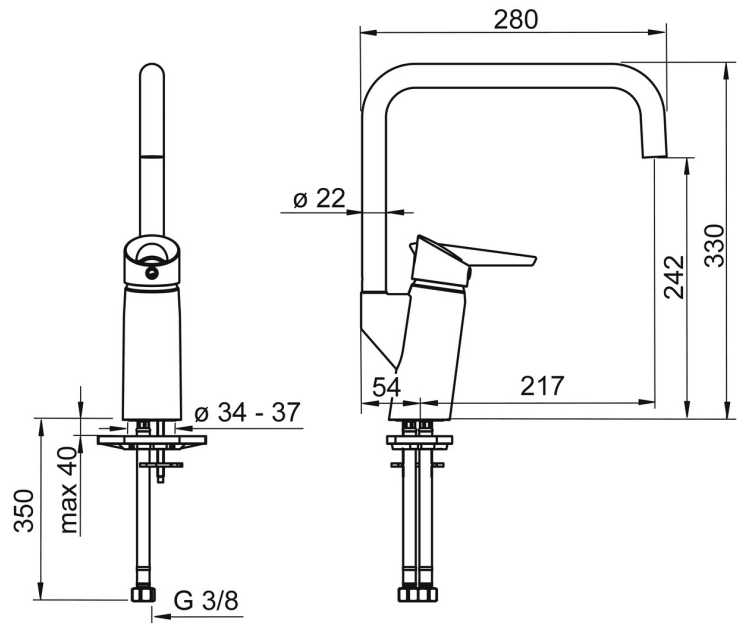

EAN: 4015474277427
static.hansa.com/65212203

- Kitchen
- Single-lever
- Deck mounted
- Chrome
- Swivel spout, Swivel range limiting option
- Hidden aerator
- Easy-Grip surface, Eco feature for water flow, Single operating lever/handle, Hot/Cold symbols
- Limitation option for maximum temperature and flow-rate, Adjustable hot water stop (included, retrofittable)
- Litter filter(s), ϕ 40 mm ceramic cartridge for flow and temperature control
- Flexible inlet pipes
- Inner body made of DZR brass, Surfaces in contact with drinking water contain less than 0.3% lead, Waterways without nickel coating

Technical data

Flow properties

Eco-flow at 3 bar	6.0 l/min
Flow-rate at 3 bar	13.2 l/min
Pressure loss with flow (0.2 l/s)	2.5 bar

Technical properties

DN-size (nominal dimension)	DN15
Hot water supply	max. +70°C
Working pressure	0.5-10 bar
Connection size	G3/8
Projection	217 mm
Material	Brass/Plastic

Regulations

EN standard	EN 817
-------------	---------------

Spare parts

SP65212203

	Name	Code
01	Aerator and key, M18.5x1	59914350
02	Lever Discontinued	59914170
03	Tightening nut, M42x1.5, SW 38	59914128
04	Cartridge, 4.0 Classic	59914129
05	Spout Discontinued	59914265
06	Spout overturning stopper, 120° Discontinued	59914429
07	Spout overturning stopper, 60°/0°	59914264
08	Sealing kit for spout	59914266
09	Fixing screw, M6x65 Discontinued	59914259
10	Extension screw kit, M6 Discontinued	59914175
11	Supporting plate	59910008
12	Fixing plates with nuts	59914132