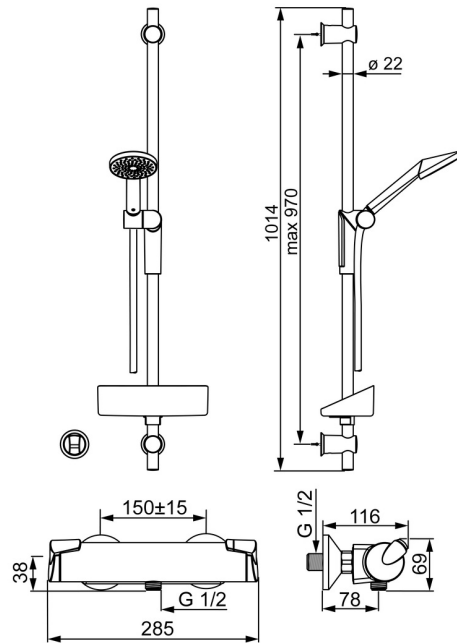

EAN: 4057304002090  
[static.hansa.com/65170110](http://static.hansa.com/65170110)

- Shower solutions
- Thermostatic
- Wall mounted
- Chrome
- Temperature control handle, Flow control handle
- Adjustable shower rail bracket, Soap dish, Shower hose (1750 mm)
- Safety stop against scalding at 38°C
- Thermostatic cartridge for automatic temperature control, Litter filter(s), Ceramic head part for flow control
- Eccentric coupling(s)
- Inner body made of DZR brass
- protected against back-flow in domestic use (according to DIN EN 1717)
- 1 spray function

## Technical data

### Flow properties

Flow-rate at 3 bar **16.2 l/min**

### Technical properties

DN-size (nominal dimension) **DN15**  
 Hot water supply **max. +80°C**  
 Working pressure **1-10 bar**  
 Installation width **cc150 ± 15 mm**  
 Material **Brass/Plastic**