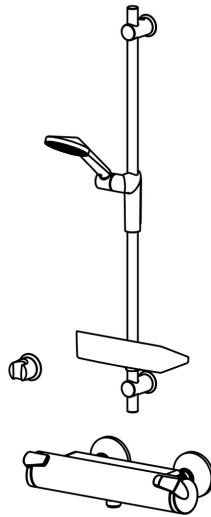

EAN: 4057304002090  
[static.hansa.com/65170110](http://static.hansa.com/65170110)

- Shower solutions
- Thermostatic
- Wall mounted
- Chrome
- Temperature control handle, Flow control handle
- Adjustable shower rail bracket, Soap dish, Shower hose (1750 mm)
- Safety stop against scalding at 38°C
- Thermostatic cartridge for automatic temperature control, Litter filter(s), Ceramic head part for flow control
- Eccentric coupling(s)
- Inner body made of DZR brass
- protected against back-flow in domestic use (according to DIN EN 1717)
- 1 spray function

### Technical properties

DN-size (nominal dimension) **DN15**  
 Hot water supply **max. +80°C**  
 Working pressure **1-10 bar**  
 Installation width **cc150 ± 15 mm**  
 Material **Brass/Plastic**