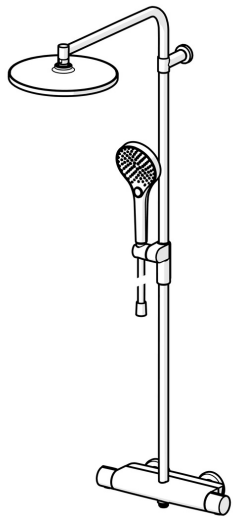

The handles are designed to be elegant while still providing a good grip for easy.

Our new developed magnetic shelf "MagShelf" completes the design while covering the connection to the wall.

The large and flat head shower has a gentle spray that covers the whole body. Enjoy the even and strong water stream for the ultimate relaxation.

Our 3-spray handshower is easy to operate with a nice designed push button to easily change the water sprays.

Elegant design and total enjoyment

- Shower solutions
- Thermostatic
- Wall mounted
- Matt black
- Temperature control handle, Flow control handle, Hot/Cold symbols, Easy-Grip surface, Eco feature for water flow
- Turn operated diverter, Integrated into flow control handle
- Rotatable ball joint connection, Hand shower, Lockable in the middle position, MagShelf. Removable shelf with magnetic attachment, Adjustable shower rail bracket, Swivel overhead shower, Shower hose (1750 mm), Shower rail, Anti limescale technology (easy to clean), Twist guard for shower hose, Variable fixing points
- Normal - Even and soft water stream, Massage - Strong water stream due to rotatable spray nozzles, Rain - Even and strong water stream
- Safety stop against scalding at 38°C, The housing of the fittings conducts minimal heat
- Ceramic head part for flow control, Thermostatic cartridge for automatic temperature control, Non-return valve(s), Litter filter(s)
- Eccentric coupling(s), Cover plate(s), Silencer(s)
- Flexible length / can be shortened, Anti-twist hose connector
- 3 spray functions