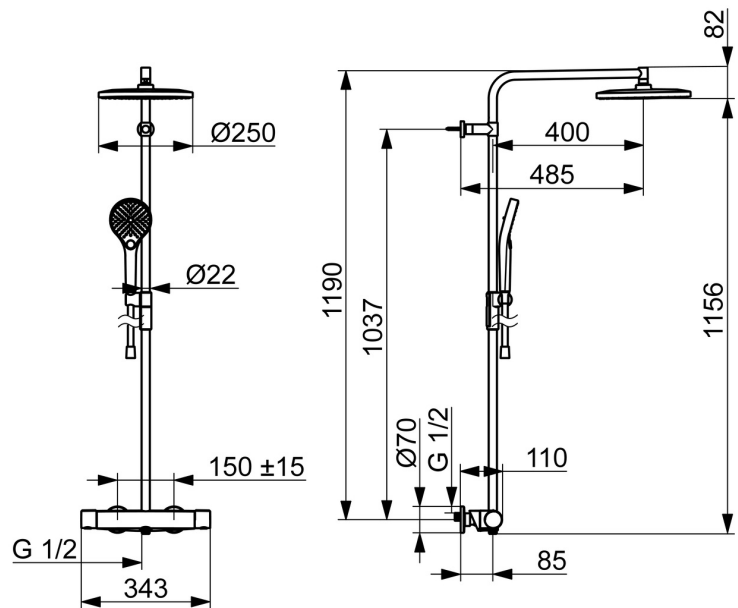

The handles are designed to be elegant while still providing a good grip for easy.

Our new developed magnetic shelf "MagShelf" completes the design while covering the connection to the wall.

The large and flat head shower has a gentle spray that covers the whole body. Enjoy the even and strong water stream for the ultimate relaxation.

Our 3-spray handshower is easy to operate with a nice designed push button to easily change the water sprays.

Elegant design and total enjoyment

- Shower solutions
- Thermostatic
- Wall mounted
- Matt black
- Temperature control handle, Flow control handle, Hot/Cold symbols, Easy-Grip surface, Eco feature for water flow
- Turn operated diverter, Integrated into flow control handle
- Rotatable ball joint connection, Hand shower, Lockable in the middle position, MagShelf. Removable shelf with magnetic attachment, Adjustable shower rail bracket, Swivel overhead shower, Shower hose (1750 mm), Shower rail, Anti limescale technology (easy to clean), Twist guard for shower hose, Variable fixing points
- Normal - Even and soft water stream, Massage - Strong water stream due to rotatable spray nozzles, Rain - Even and strong water stream
- Safety stop against scalding at 38°C, The housing of the fittings conducts minimal heat
- Ceramic head part for flow control, Thermostatic cartridge for automatic temperature control, Non-return valve(s), Litter filter(s)
- Eccentric coupling(s), Cover plate(s), Silencer(s)
- Flexible length / can be shortened, Anti-twist hose connector
- 3 spray functions

### Technical properties

Hot water supply	<b>max. +80°C</b>
Working pressure	<b>1-10 bar</b>
Connection size	<b>G3/4</b>
Installation width	<b>150 ± 15 mm</b>
Backflow prevention (EN1717)	<b>EB</b>
Material	<b>Brass/Plastic</b>