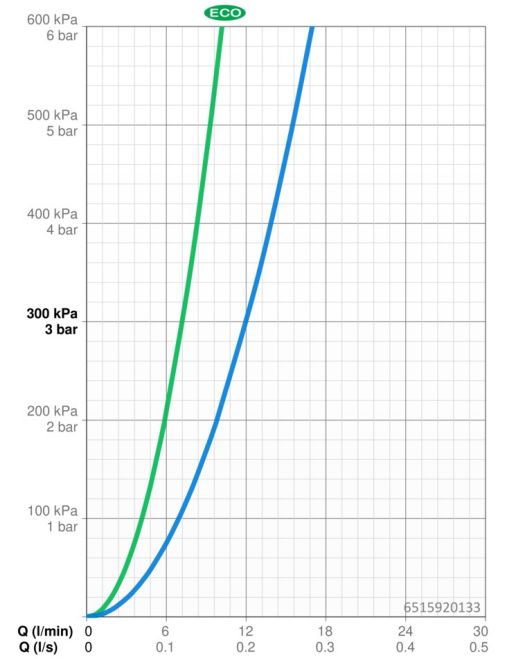

Technical data

Flow properties

Eco-flow at 3 bar	7.2 l/min
Flow-rate at 3 bar	12.0/12.0 l/min
Pressure loss with flow (0.2 l/s)	2.5 bar

Technical properties

Hot water supply	max. +80°C
Working pressure	1-10 bar
Connection size	G3/4
Installation width	150 ± 15 mm
Backflow prevention (EN1717)	EB
Material	Brass/Plastic

Regulations

EN standard	EN1111
Noise class	I (ISO 3822)

Approvals and Declarations

Declaration of conformity	DoC
EPD	S-P-07819