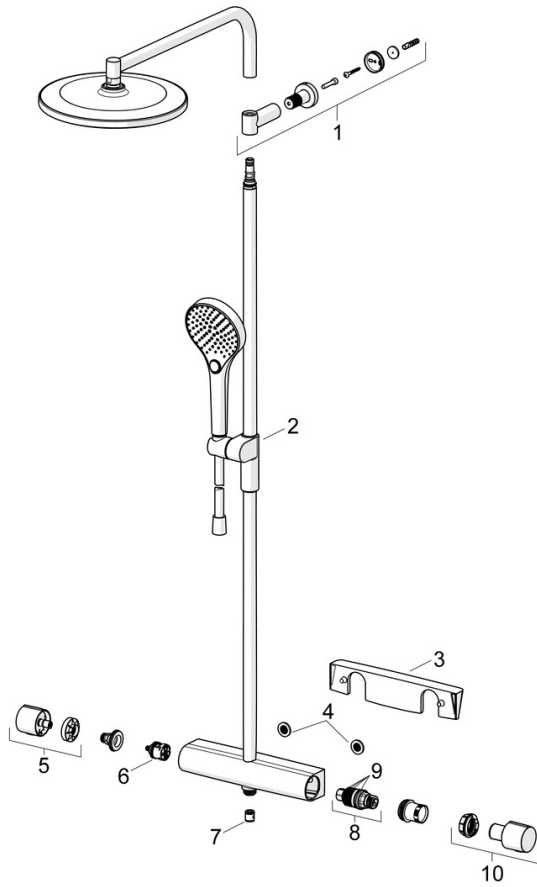

Our 3-spray handshower is easy to operate with a nice designed push button to easily change the water sprays.

Elegant design and total enjoyment

- Shower solutions
- Thermostatic
- Wall mounted
- Matt black
- Temperature control handle, Flow control handle, Hot/Cold symbols, Easy-Grip surface, Eco feature for water flow
- Turn operated diverter, Integrated into flow control handle
- Rotatable ball joint connection, Hand shower, Lockable in the middle position, MagShelf. Removable shelf with magnetic attachment, Adjustable shower rail bracket, Swivel overhead shower, Shower hose (1750 mm), Shower rail, Anti limescale technology (easy to clean), Twist guard for shower hose, Variable fixing points
- Normal - Even and soft water stream, Massage - Strong water stream due to rotatable spray nozzles, Rain - Even and strong water stream
- Safety stop against scalding at 38°C, The housing of the fittings conducts minimal heat
- Ceramic head part for flow control, Thermostatic cartridge for automatic temperature control, Non-return valve(s), Litter filter(s)
- Eccentric coupling(s), Cover plate(s), Silencer(s)
- Flexible length / can be shortened, Anti-twist hose connector
- 3 spray functions

### Technical properties

Hot water supply	<b>max. +80°C</b>
Working pressure	<b>1-10 bar</b>
Connection size	<b>G3/4</b>
Installation width	<b>150 ± 15 mm</b>
Backflow prevention (EN1717)	<b>EB</b>
Material	<b>Brass/Plastic</b>

### SP6515920133

	Name	Code
01	Wall bracket Matt black	1013325V-33
02	Slide for shower rail Matt black	1012974V-33
03	Shelf Matt black	1012484V-33
04	Filter sealing, G3/4	59911076
05	Flow control handle Matt black	1006775V-33
06	Diverter	59914183
07	Non-return valve, DN15	59914250
08	Thermostatic cartridge, 3.4	59914114
09	O-ring kit	59914113
10	Temperature control handle Matt black	1006752V-33