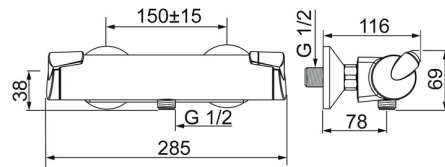

EAN: 4057304014376
static.hansa.com/6514010133

- Shower solutions
- Thermostatic
- Wall mounted
- Matt black
- Temperature control handle, Flow control handle, Easy-Grip surface
- The housing of the fittings conducts minimal heat, Limitation option for maximum temperature and flow-rate, Safety stop against scalding at 38°C
- Thermostatic cartridge for automatic temperature control, Litter filter(s), Ceramic head part for flow control
- Eccentric coupling(s)
- Inner body made of DZR brass
- protected against back-flow in domestic use (according to DIN EN 1717)

Technical data

Flow properties

Eco-flow at 3 bar	12.6 l/min
Flow-rate at 3 bar	16.2 l/min
Pressure loss with flow (0.2 l/s)	1.6 bar

Technical properties

DN-size (nominal dimension)	DN15
Hot water supply	max. +80°C
Working pressure	1-10 bar
Connection size	G1/2
Installation width	cc150 ± 15 mm
Backflow prevention (EN1717)	EB
Material	Brass/Plastic

Regulations

EN standard	EN 1111
Noise class	I (ISO 3822) Oras lab.

Approvals and Declarations

Declaration of conformity	DoC
---------------------------	------------

Spare parts

SP6514010133

	Name	Code
01	Headpart, G1/2	59914207
02	Filter sealing, G3/4	59911076
03	Thermostatic cartridge, 3.4	59914114
04	Tightening nut, M36x1.5, SW38	59914319