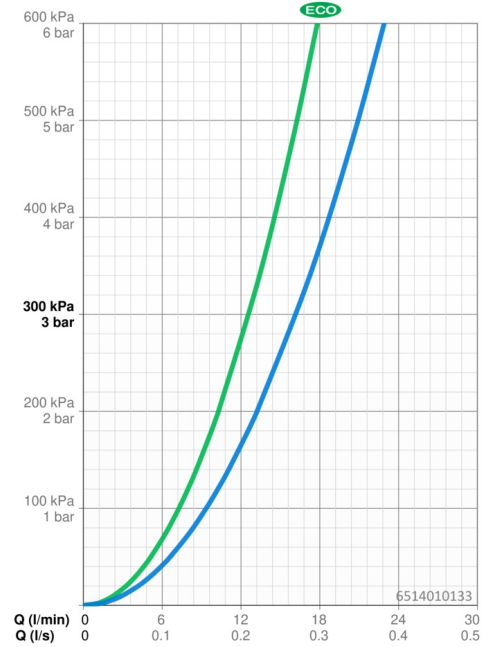

Technical data

Flow properties

Eco-flow at 3 bar	12.6 l/min
Flow-rate at 3 bar	16.2 l/min
Pressure loss with flow (0.2 l/s)	1.6 bar

Technical properties

DN-size (nominal dimension)	DN15
Hot water supply	max. +80°C
Working pressure	1-10 bar
Connection size	G1/2
Installation width	cc150 ± 15 mm
Backflow prevention (EN1717)	EB
Material	Brass/Plastic

Regulations

EN standard	EN 1111
Noise class	I (ISO 3822) Oras lab.

Approvals and Declarations

Declaration of conformity	DoC