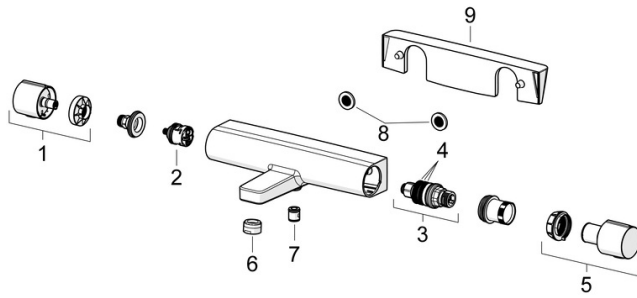

- Bathtub & Shower
- Thermostatic
- Wall mounted
- Matt black
- Fixed spout
- Standard aerator, Adjustable flow angle
- Temperature control handle, Flow control handle, Hot/Cold symbols, Easy-Grip surface, Eco feature for water flow
- Turn operated diverter, Integrated into flow control handle
- MagShelf. Removable shelf with magnetic attachment
- Safety stop against scalding at 38°C, The housing of the fittings conducts minimal heat
- Ceramic head part for flow control, Thermostatic cartridge for automatic temperature control, Non-return valve(s), Litter filter(s)
- Eccentric coupling(s), Cover plate(s), Silencer(s)
- Inner body made of DZR brass

Technical data

Flow properties

Eco-flow at 3 bar	7.2 l/min
Flow-rate at 3 bar	19.2/13.2 l/min
Pressure loss with flow (0.3 l/s)	2.65 bar

Technical properties

Hot water supply	max. +80°C
Working pressure	1-10 bar
Connection size	G3/4
Installation width	150 ± 15 mm
Backflow prevention (EN1717)	EB
Material	Brass/Plastic

Regulations

EN standard	EN1111
Noise class	I (ISO 3822)

Approvals and Declarations

Declaration of conformity	DoC
EPD	S-P-06397

Spare parts

SP6513220133

	Name	Code
01	Flow control handle Matt black	1006775V-33
02	Diverter	59914183
03	Thermostatic cartridge, 3.4	59914114
04	O-ring kit	59914113
05	Temperature control handle Matt black	1006752V-33
06	Aerator, STD M24x1 CC ND Matt black	1017575V-33
07	Non-return valve, DN15	59914250
08	Filter sealing, G3/4	59911076
09	Shelf Matt black	1012484V-33