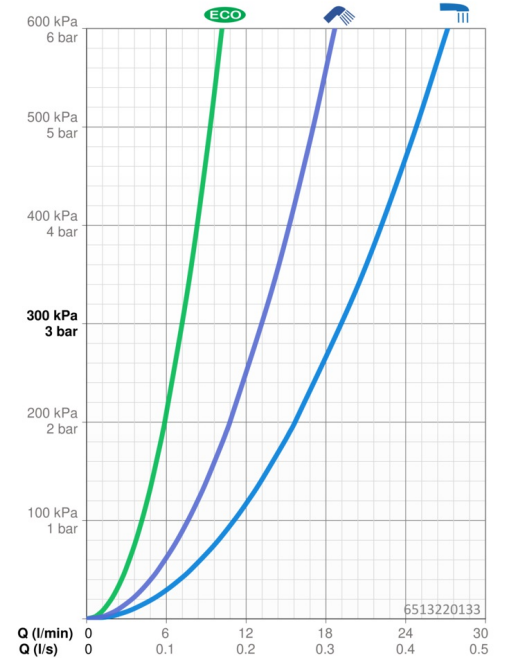

Technical data

Flow properties

Eco-flow at 3 bar	7.2 l/min
Flow-rate at 3 bar	19.2/13.2 l/min
Pressure loss with flow (0.3 l/s)	2.65 bar

Technical properties

Hot water supply	max. +80°C
Working pressure	1-10 bar
Connection size	G3/4
Installation width	150 ± 15 mm
Backflow prevention (EN1717)	EB
Material	Brass/Plastic

Regulations

EN standard	EN1111
Noise class	I (ISO 3822)

Approvals and Declarations

Declaration of conformity	DoC
EPD	S-P-06397