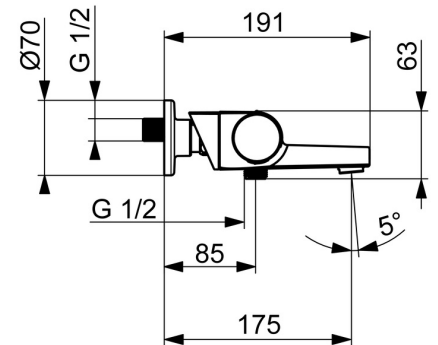

- Bathtub & Shower
- Thermostatic
- Wall mounted
- Matt black
- Fixed spout
- Standard aerator, Adjustable flow angle
- Temperature control handle, Flow control handle, Hot/Cold symbols, Easy-Grip surface, Eco feature for water flow
- Turn operated diverter, Integrated into flow control handle
- MagShelf. Removable shelf with magnetic attachment
- Safety stop against scalding at 38°C, The housing of the fittings conducts minimal heat
- Ceramic head part for flow control, Thermostatic cartridge for automatic temperature control, Non-return valve(s), Litter filter(s)
- Eccentric coupling(s), Cover plate(s), Silencer(s)
- Inner body made of DZR brass

Technical data

Flow properties

Eco-flow at 3 bar	7.2 l/min
Flow-rate at 3 bar	19.2/13.2 l/min
Pressure loss with flow (0.3 l/s)	2.65 bar

Technical properties

Hot water supply	max. +80°C
Working pressure	1-10 bar
Connection size	G3/4
Installation width	150 ± 15 mm
Backflow prevention (EN1717)	EB
Material	Brass/Plastic

Regulations

EN standard	EN1111
Noise class	I (ISO 3822)

Approvals and Declarations

Declaration of conformity	DoC
EPD	S-P-06397

Spare parts

SP6513220133

	Name	Code
01	Flow control handle Matt black	1006775V-33
02	Diverter	59914183
03	Thermostatic cartridge, 3.4	59914114
04	O-ring kit	59914113
05	Temperature control handle Matt black	1006752V-33
06	Aerator, STD M24x1 CC ND Matt black	1017575V-33
07	Non-return valve, DN15	59914250
08	Filter sealing, G3/4	59911076
09	Shelf Matt black	1012484V-33