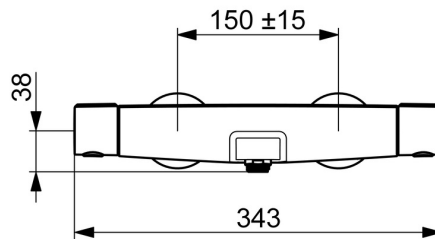

- Bathtub & Shower
- Thermostatic
- Wall mounted
- Matt black
- Fixed spout
- Standard aerator, Adjustable flow angle
- Temperature control handle, Flow control handle, Hot/Cold symbols, Easy-Grip surface, Eco feature for water flow
- Turn operated diverter, Integrated into flow control handle
- MagShelf. Removable shelf with magnetic attachment
- Safety stop against scalding at 38°C, The housing of the fittings conducts minimal heat
- Ceramic head part for flow control, Thermostatic cartridge for automatic temperature control, Non-return valve(s), Litter filter(s)
- Eccentric coupling(s), Cover plate(s), Silencer(s)
- Inner body made of DZR brass

Technical data

Flow properties

Eco-flow at 3 bar	7.2 l/min
Flow-rate at 3 bar	19.2/13.2 l/min
Pressure loss with flow (0.3 l/s)	2.65 bar

Technical properties

Hot water supply	max. +80°C
Working pressure	1-10 bar
Connection size	G3/4
Installation width	150 ± 15 mm
Backflow prevention (EN1717)	EB
Material	Brass/Plastic