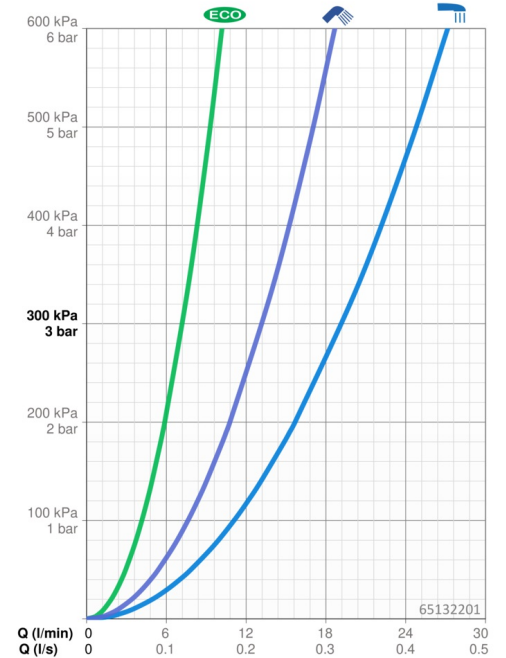

Technical data

Flow properties

Eco-flow at 3 bar	7.2 l/min
Flow-rate at 3 bar	19.2/13.2 l/min
Pressure loss with flow (0.3 l/s)	2.65 bar

Technical properties

Hot water supply	max. +80°C
Working pressure	1-10 bar
Connection size	G3/4
Installation width	150 ± 15 mm
Backflow prevention (EN1717)	EB
Material	Brass/Plastic

Regulations

EN standard	EN1111
Noise class	I (ISO 3822)

Approvals and Declarations

Declaration of conformity	DoC
EPD	S-P-06397