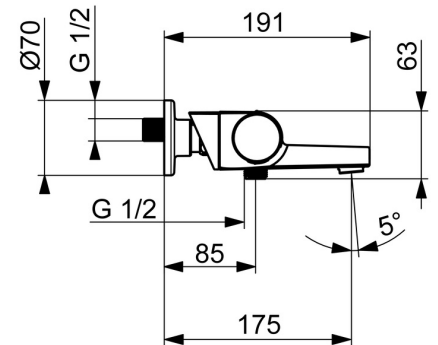

- Bathtub & Shower
- Thermostatic
- Wall mounted
- Chrome
- Fixed spout
- Standard aerator, Adjustable flow angle
- Temperature control handle, Flow control handle, Hot/Cold symbols, Easy-Grip surface, Eco feature for water flow
- Turn operated diverter, Integrated into flow control handle
- MagShelf. Removable shelf with magnetic attachment
- Safety stop against scalding at 38°C, The housing of the fittings conducts minimal heat
- Ceramic head part for flow control, Thermostatic cartridge for automatic temperature control, Non-return valve(s), Litter filter(s)
- Eccentric coupling(s), Cover plate(s), Silencer(s)
- Inner body made of DZR brass

### Technical properties

Hot water supply	<b>max. +80°C</b>
Working pressure	<b>1-10 bar</b>
Connection size	<b>G3/4</b>
Installation width	<b>150 ± 15 mm</b>
Backflow prevention (EN1717)	<b>EB</b>
Material	<b>Brass/Plastic</b>