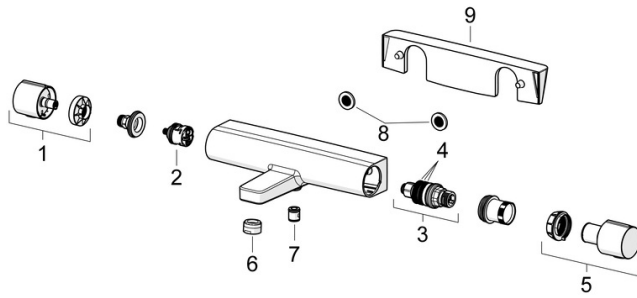

Spare parts

SP65132201

	Name	Code
01	Flow control handle	1006775V
02	Diverter	59914183
03	Thermostatic cartridge, 3.4	59914114
04	O-ring kit	59914113
05	Temperature control handle	1006752V
06	Aerator, M24x1 A, low pressure	59902692
07	Non-return valve, DN15	59914250
08	Filter sealing, G3/4	59911076
09	Shelf	1012484V