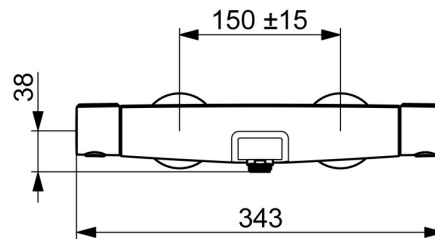

- Bathtub & Shower
- Thermostatic
- Wall mounted
- Chrome
- Fixed spout
- Standard aerator, Adjustable flow angle
- Temperature control handle, Flow control handle, Hot/Cold symbols, Easy-Grip surface, Eco feature for water flow
- Turn operated diverter, Integrated into flow control handle
- MagShelf. Removable shelf with magnetic attachment
- Safety stop against scalding at 38°C, The housing of the fittings conducts minimal heat
- Ceramic head part for flow control, Thermostatic cartridge for automatic temperature control, Non-return valve(s), Litter filter(s)
- Eccentric coupling(s), Cover plate(s), Silencer(s)
- Inner body made of DZR brass

### Technical properties

Hot water supply	<b>max. +80°C</b>
Working pressure	<b>1-10 bar</b>
Connection size	<b>G3/4</b>
Installation width	<b>150 ± 15 mm</b>
Backflow prevention (EN1717)	<b>EB</b>
Material	<b>Brass/Plastic</b>